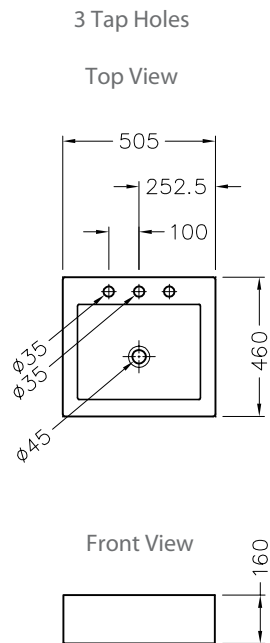

Milano™ Countertop Basin

A modern take on the classic, clean, square design and function, the contemporary one piece ceramic basin with a curved bowl interior, is the ideal complement to any bathroom.

Product	Milano Countertop Basin with 1 Tap Hole 11258K-1-WK Milano Countertop Basin with 3 Tap Holes 11258K-8-WK
Includes	Milano Countertop Basin
Colour/Finish	White
Material	Vitreous China
Associated Items	Waste Outlet 2-Part Chrome / Rubber Plug

Note: 1 Tap hole version shown.
Tapware & accessories as illustrated not included.

All measurements shown are in millimetres.
Sizes are approximate.
July 09

New Zealand
133 Diana Drive, Glenfield, Auckland, New Zealand
PO Box 100-146 NSMC, Auckland
Ph: 0800 100 382 Fax: 0800 66 44 88
www.Englefield.co.nz