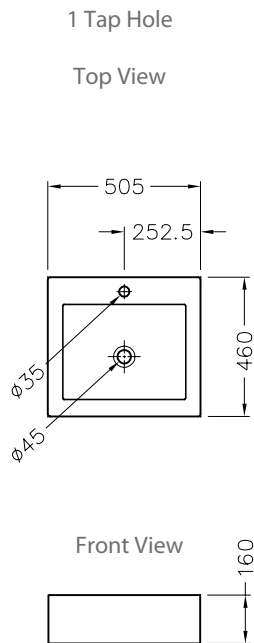

Milano™ Countertop Basin

A modern take on the classic, clean, square design and function, the contemporary one piece ceramic basin with a curved bowl interior, is the ideal complement to any bathroom.

Product	Milano Countertop Basin with 1 Tap Hole 11258K-1-WK Milano Countertop Basin with 3 Tap Holes 11258K-8-WK
Includes	Milano Countertop Basin
Colour/Finish	White
Material	Vitreous China
Associated Items	Waste Outlet 2-Part Chrome / Rubber Plug

Note: 1 Tap hole version shown.
Tapware & accessories as illustrated not included.

All measurements shown are in millimetres.
Sizes are approximate.
July 09

New Zealand
133 Diana Drive, Glenfield, Auckland, New Zealand
PO Box 100-146 NSMC, Auckland
Ph: 0800 100 382 Fax: 0800 66 44 88
www.Englefield.co.nz