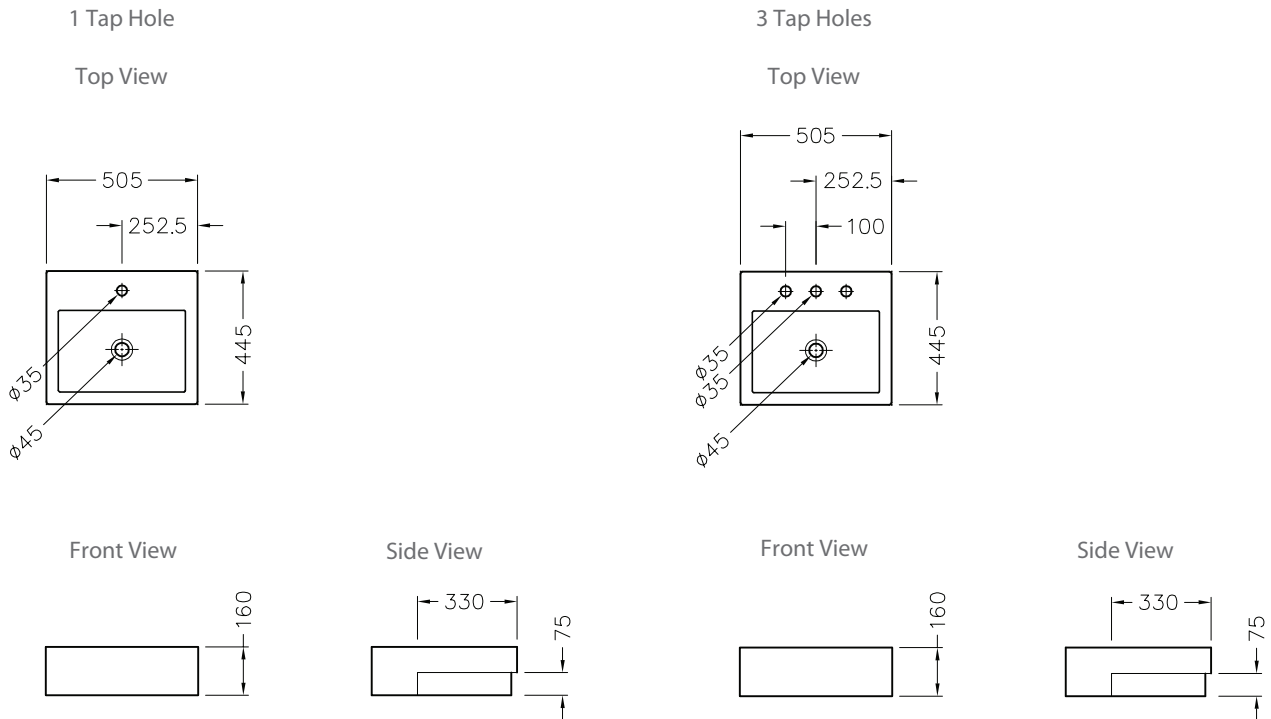

Milano™ Semi-Recessed Basin

A modern take on the classic, clean, square design and function, the semi-recessed one piece ceramic basin with a curved bowl interior, is the ideal complement to any bathroom.

Product	Milano Semi-Recessed Basin with 1 Tap Hole 18072K-1-WK Milano Semi-Recessed Basin with 3 Tap Holes 18072K-8-WK
Includes	Milano Semi-Recessed Basin
Colour/Finish	White
Material	Vitreous China
Associated Items	Waste Outlet 2-Part Chrome / Rubber Plug

Note: 1 Tap hole version shown.
Tapware & accessories as illustrated not included.

All measurements shown are in millimetres.
Sizes are approximate.
July 09

New Zealand
133 Diana Drive, Glenfield, Auckland, New Zealand
PO Box 100-146 NSMC, Auckland
Ph: 0800 100 382 Fax: 0800 66 44 88
www.Englefield.co.nz