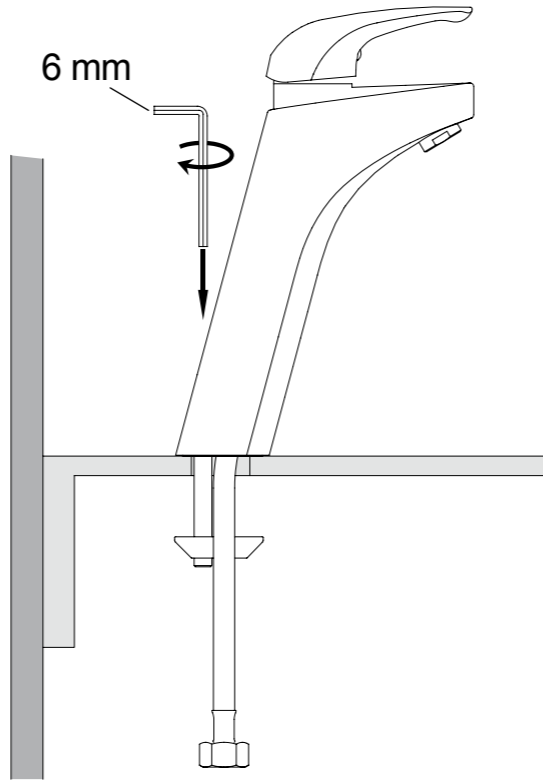

18653IN-1-CP CABRIOLE TALL LAVATORY FAUCET WITH DRAIN
18653IN-1ND-CP CABRIOLE TALL LAVATORY FAUCET

BEFORE YOU BEGIN

All information is based on the latest product information available at the time of publication. Kohler Co. reserves the right to make changes in product characteristics, packaging, or availability at any time without notice. Please leave these instructions for the consumer. They contain important information.

NOTE:

1. Flush the water supply pipes thoroughly to remove any debris.
2. Observe all local plumbing and building codes.

ROUGH-IN DIMENSIONS

18653IN-1-CP

18653IN-1ND-CP

KOHLER®

Kohler India Corporation Pvt. Ltd.
6th Floor, Office Block
Ambiance Mall, Ambi Island, NH-8
Gurgaon-122002
Haryana, India

Customer Care No : 1800 103 2244 (Toll Free) & +91-124-4319685 / 86
Customer Care Email : indiacustomercare@kohler.com
www.kohler.co.in

1

2

MOUNTING THE DRAIN

18653IN-1-CP CABRIOLE TALL LAVATORY FAUCET WITH DRAIN
18653IN-1ND-CP CABRIOLE TALL LAVATORY FAUCET