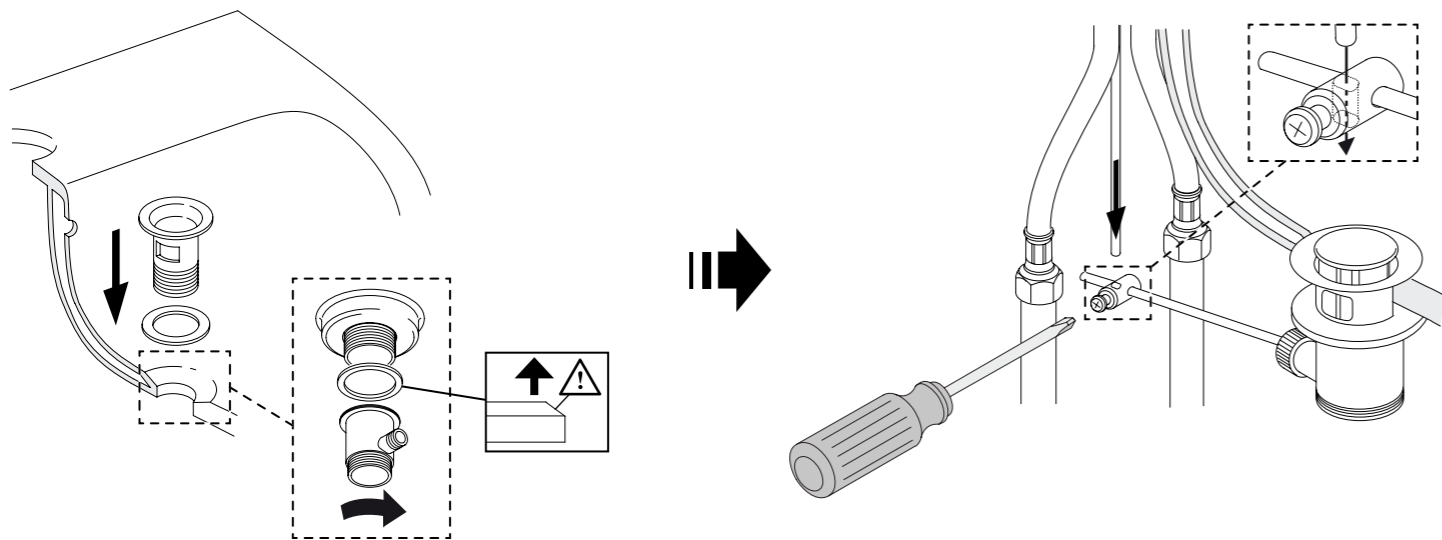

Customer Care No : 1800 103 2244 (Toll Free) & +91-124-4319685 / 86
Customer Care Email : indiacustomercare@kohler.com
www.kohler.co.in

1

2

MOUNTING THE DRAIN

18653IN-1-CP CABRIOLE TALL LAVATORY FAUCET WITH DRAIN
18653IN-1ND-CP CABRIOLE TALL LAVATORY FAUCET