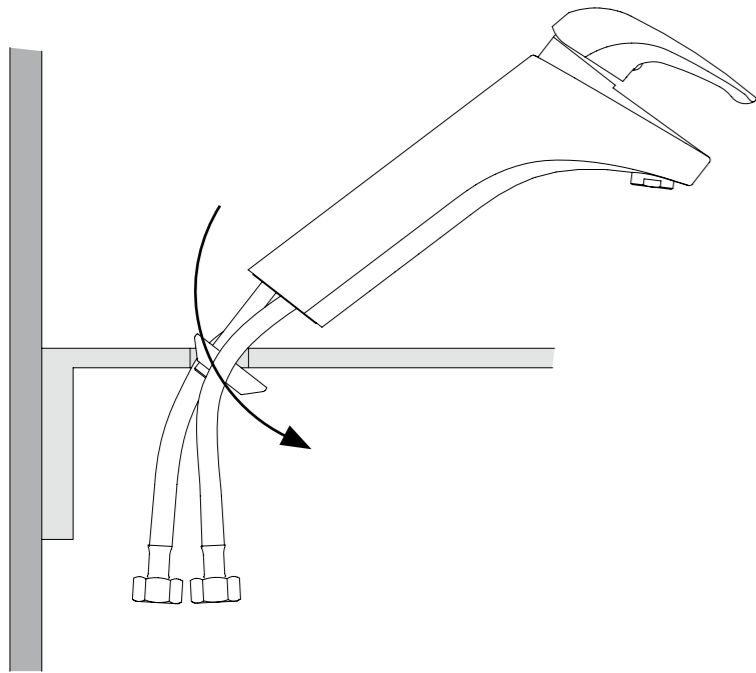

18653IN-1-CP CABRIOLE TALL LAVATORY FAUCET WITH DRAIN
18653IN-1ND-CP CABRIOLE TALL LAVATORY FAUCET

BEFORE YOU BEGIN

All information is based on the latest product information available at the time of publication. Kohler Co. reserves the right to make changes in product characteristics, packaging, or availability at any time without notice. Please leave these instructions for the consumer. They contain important information.

NOTE:

1. Flush the water supply pipes thoroughly to remove any debris.
2. Observe all local plumbing and building codes.

ROUGH-IN DIMENSIONS

18653IN-1-CP

18653IN-1ND-CP

KOHLER®

Kohler India Corporation Pvt. Ltd.
6th Floor, Office Block
Ambiance Mall, Ambi Island, NH-8
Gurgaon-122002
Haryana, India

Customer Care No : 1800 103 2244 (Toll Free) & +91-124-4319685 / 86
Customer Care Email : indiacustomercare@kohler.com
www.kohler.co.in

1

2

MOUNTING THE DRAIN

18653IN-1-CP CABRIOLE TALL LAVATORY FAUCET WITH DRAIN
18653IN-1ND-CP CABRIOLE TALL LAVATORY FAUCET