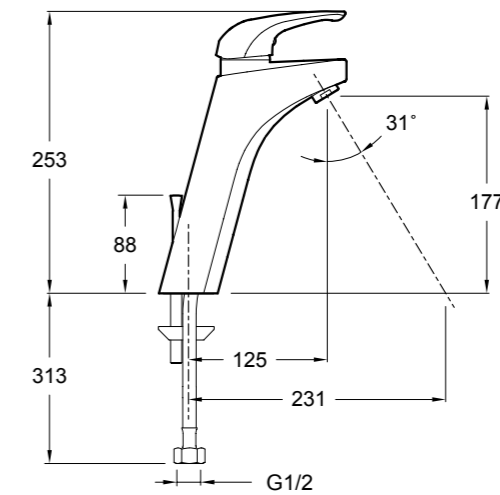

18653IN-1-CP CABRIOLE TALL LAVATORY FAUCET WITH DRAIN
18653IN-1ND-CP CABRIOLE TALL LAVATORY FAUCET

BEFORE YOU BEGIN

All information is based on the latest product information available at the time of publication. Kohler Co. reserves the right to make changes in product characteristics, packaging, or availability at any time without notice. Please leave these instructions for the consumer. They contain important information.

NOTE:

1. Flush the water supply pipes thoroughly to remove any debris.
2. Observe all local plumbing and building codes.

ROUGH-IN DIMENSIONS

18653IN-1-CP

18653IN-1ND-CP

KOHLER®

Kohler India Corporation Pvt. Ltd.
6th Floor, Office Block
Ambiance Mall, Ambi Island, NH-8
Gurgaon-122002
Haryana, India

Customer Care No : 1800 103 2244 (Toll Free) & +91-124-4319685 / 86
Customer Care Email : indiacustomercare@kohler.com
www.kohler.co.in

1

2

MOUNTING THE DRAIN

18653IN-1-CP CABRIOLE TALL LAVATORY FAUCET WITH DRAIN
18653IN-1ND-CP CABRIOLE TALL LAVATORY FAUCET