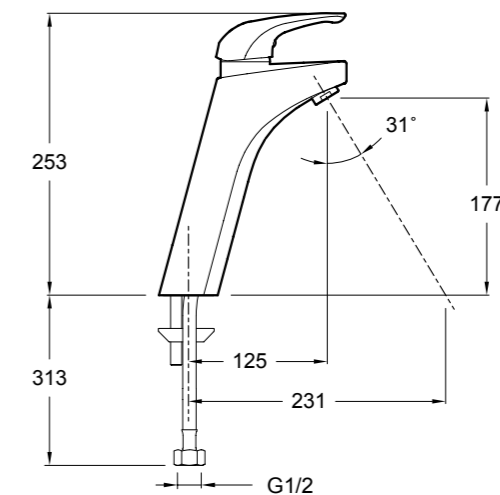

18653IN-1-CP CABRIOLE TALL LAVATORY FAUCET WITH DRAIN
18653IN-1ND-CP CABRIOLE TALL LAVATORY FAUCET

BEFORE YOU BEGIN

All information is based on the latest product information available at the time of publication. Kohler Co. reserves the right to make changes in product characteristics, packaging, or availability at any time without notice. Please leave these instructions for the consumer. They contain important information.

NOTE:

1. Flush the water supply pipes thoroughly to remove any debris.
2. Observe all local plumbing and building codes.

ROUGH-IN DIMENSIONS

18653IN-1-CP

18653IN-1ND-CP

KOHLER®

Kohler India Corporation Pvt. Ltd.
6th Floor, Office Block
Ambiance Mall, Ambi Island, NH-8
Gurgaon-122002
Haryana, India

Customer Care No : 1800 103 2244 (Toll Free) & +91-124-4319685 / 86
Customer Care Email : indiacustomercare@kohler.com
www.kohler.co.in

1

2

MOUNTING THE DRAIN

18653IN-1-CP CABRIOLE TALL LAVATORY FAUCET WITH DRAIN
18653IN-1ND-CP CABRIOLE TALL LAVATORY FAUCET