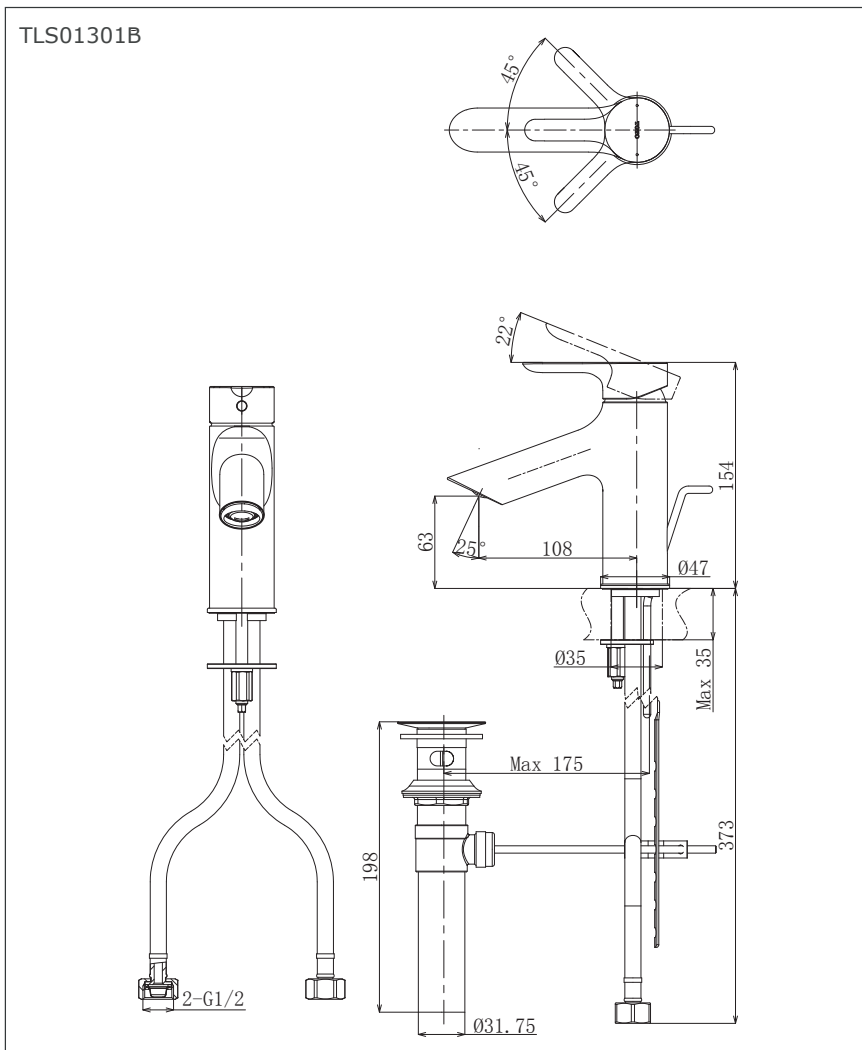

## Features

- Design Concept is Life and Branch
- TOTO original cartridge for smooth control
- High corrosion resistance plating
- TOTO aerated water technology, ECOCAP adds air to the water to achieve full water jet with less amount of water usage.

## Specifications

- Finish : Chrome
- Material : Brass (Faucet)  
Plastic (Hand Shower)
- Water Pressure : 0.05 ~ 1.0 Mpa

## Parts Description

- **TLS01301B**  
Single Lever Lavatory Faucet  
(w/ pop-up)

Please consult a TOTO representative for details

## Flow Rate