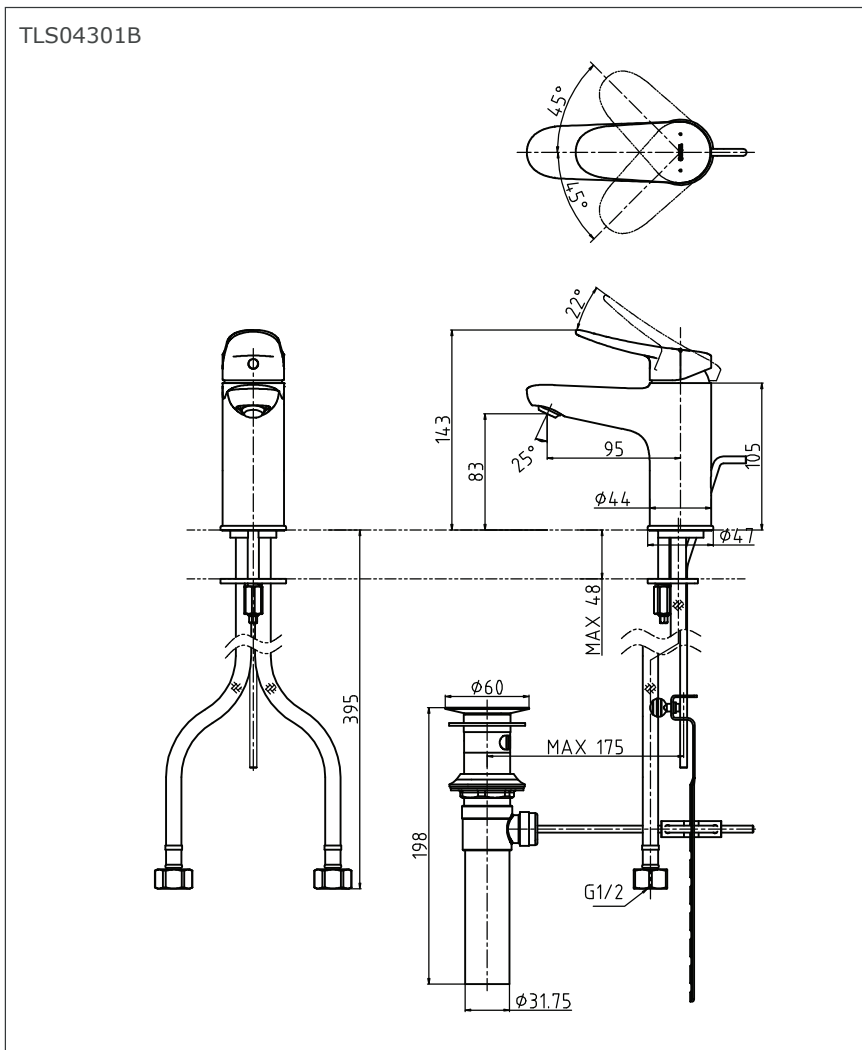

## Specifications

Finish : Chrome

Material : Brass

Water Pressure : 0.05 ~ 1.0 Mpa

## Parts Description

- **TLS04301B**  
Single Lever Lavatory Faucet  
(w/ pop-up)

Please consult a TOTO representative for details

## Flow Rate