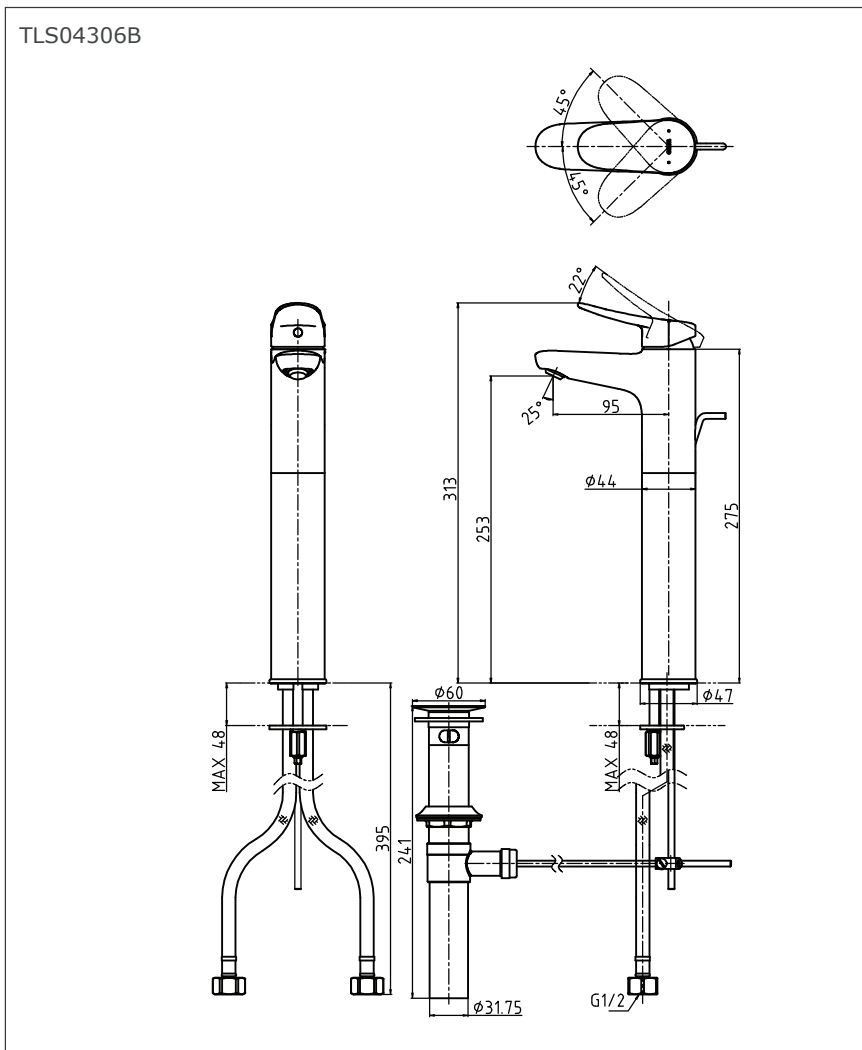

TLS04306B

LF Series
Single Lever Lavatory Faucet
(Tall Vessel)
(w/ pop-up)

TOTO
GREEN
CHALLENGE

Features

- Design Concept is Life and Flex.
- TOTO original cartridge for smooth control
- High corrosion resistance plating
- TOTO aerated water technology, ECOCAP adds air to the water to achieve full water jet with less amount of water usage.

Specifications

Finish : Chrome

Material : Brass

Water Pressure : 0.05 ~ 1.0 Mpa

Parts Description

- **TLS04306B**
Single Lever Lavatory Faucet
(Tall Vessel)
(w/ pop-up)

Please consult a TOTO representative for details

Flow Rate