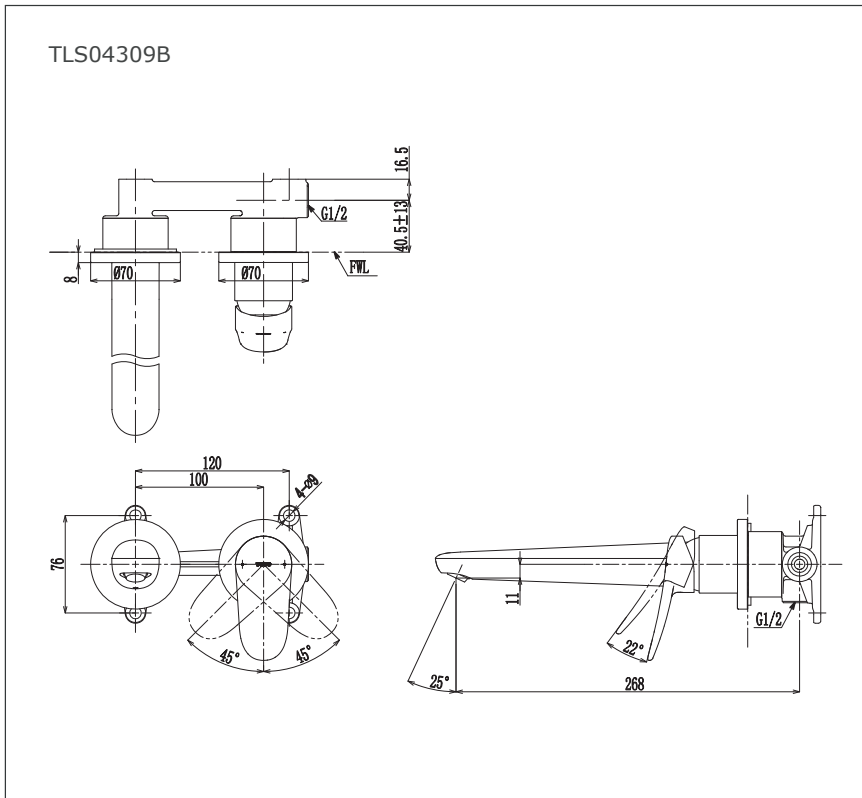

LF Series
Wall-Mount Single Lever Lavatory Faucet
(Long Spout)
w/o waste fitting

Features

- Design Concept is Life and Flex
- TOTO original cartridge for smooth control
- High corrosion resistance plating
- TOTO aerated water technology, ECOCAP adds air to the water to achieve full water jet with less amount of water usage.

TOTO
GREEN
CHALLENGE

Specifications

Finish : Chrome

Material : Brass

Water Pressure : 0.05 ~ 1.0 Mpa

Parts Description

- **TLS04309B**
Wall-Mount Single Lever Lavatory Faucet
(Long Spout)
w/o waste fitting

Please consult a TOTO representative for details

Flow Rate