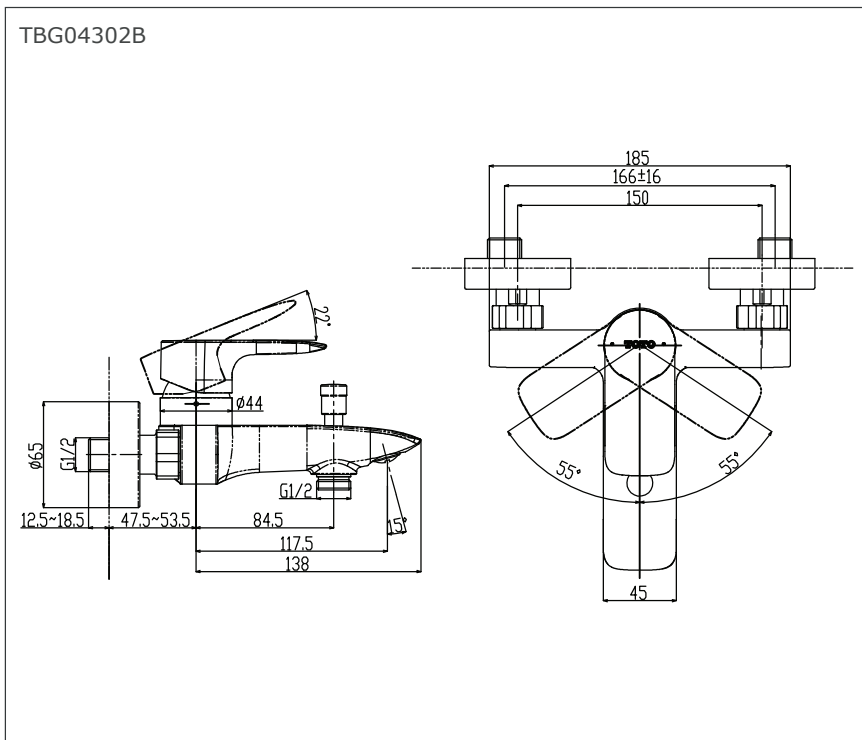

GA Series
Exposed Single Lever Bath &
Shower Mixer

Features

- Design Concept is Gorgeous and Advance.
- TOTO original cartridge for smooth control
- High corrosion resistance plating

Specifications

Finish : Chrome

Material : Brass

Water Pressure : 0.05 ~ 1.0 Mpa

Parts Description

- **TBG04302B**
Exposed Single Lever Bath &
Shower Mixer

Please consult a TOTO representative for details

Flow Rate