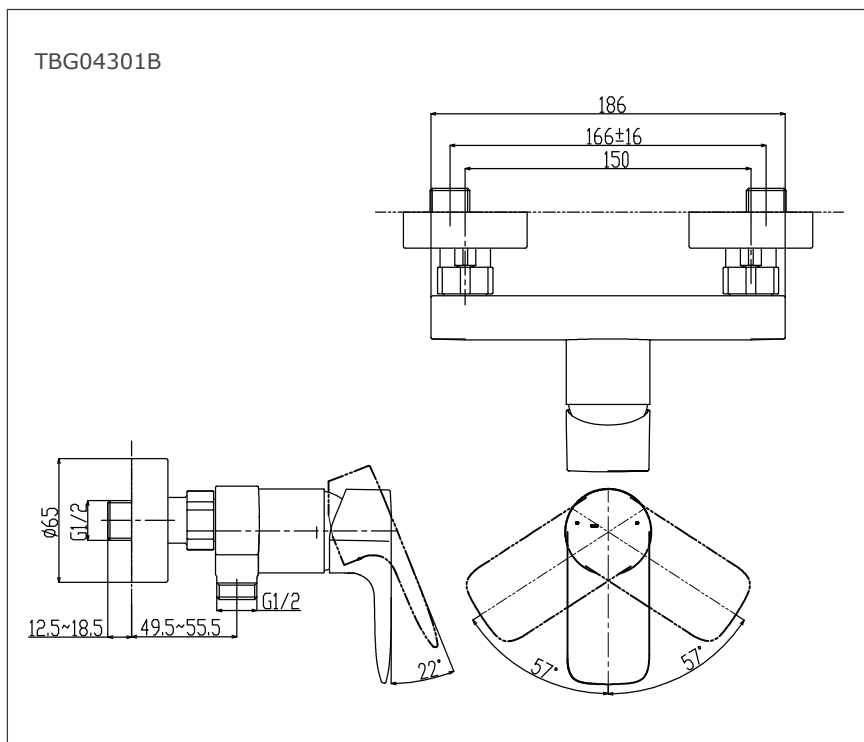

GA Series
Exposed Single Lever Shower Mixer

Features

- Design Concept is Gorgeous and Advance.
- TOTO original cartridge for smooth control
- High corrosion resistance plating

Specifications

Finish : Chrome

Material : Brass

Water Pressure : 0.05 ~ 1.0 Mpa

Parts Description

- **TBG04301B**
Exposed Single Lever Shower Mixer

Please consult a TOTO representative for details

Flow Rate