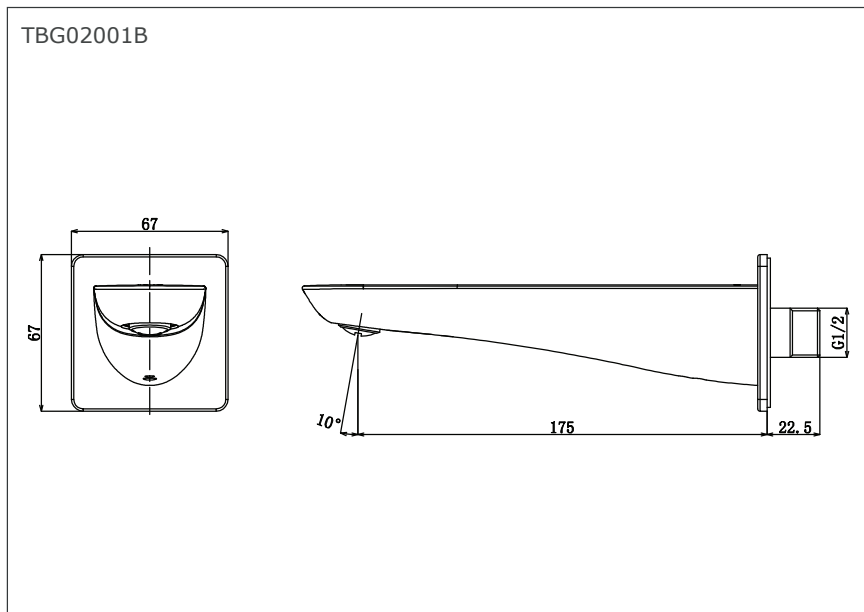

GR Series Bath spout

Features

- Design concept is gorgeous and regal

Specifications

Finish : Chrome

Material : Brass

Parts Description

- **TBG02001B**
Bath spout