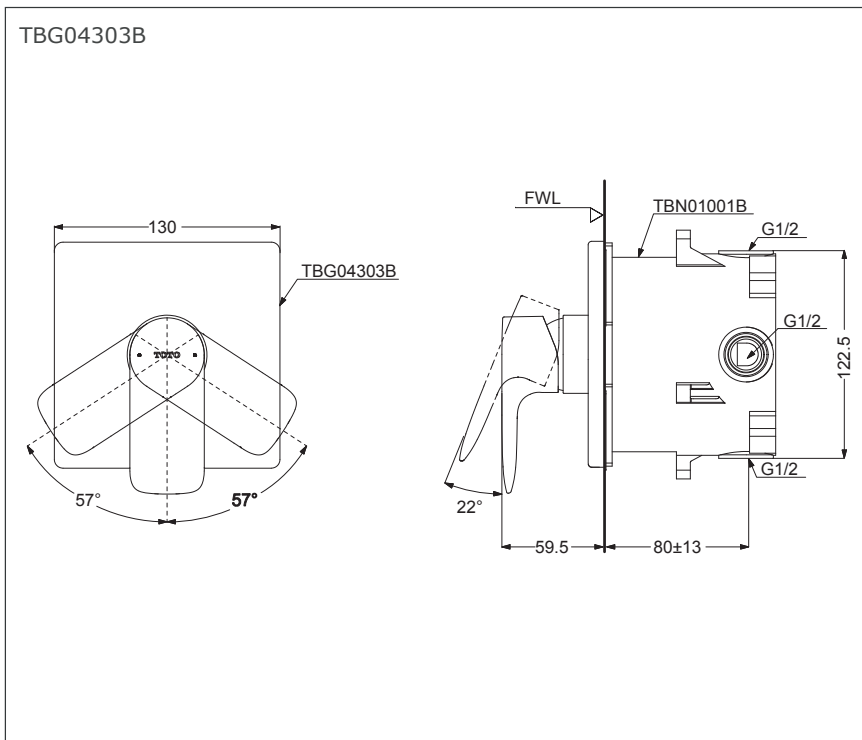

GA Series Single Lever Shower Mixer (w/o box)

Features

- Contemporary styling

Specifications

Finish : Chrome

Material : Brass

Parts Description

- **TBG04303B**
Single Lever Shower Mixer
(w/o box)