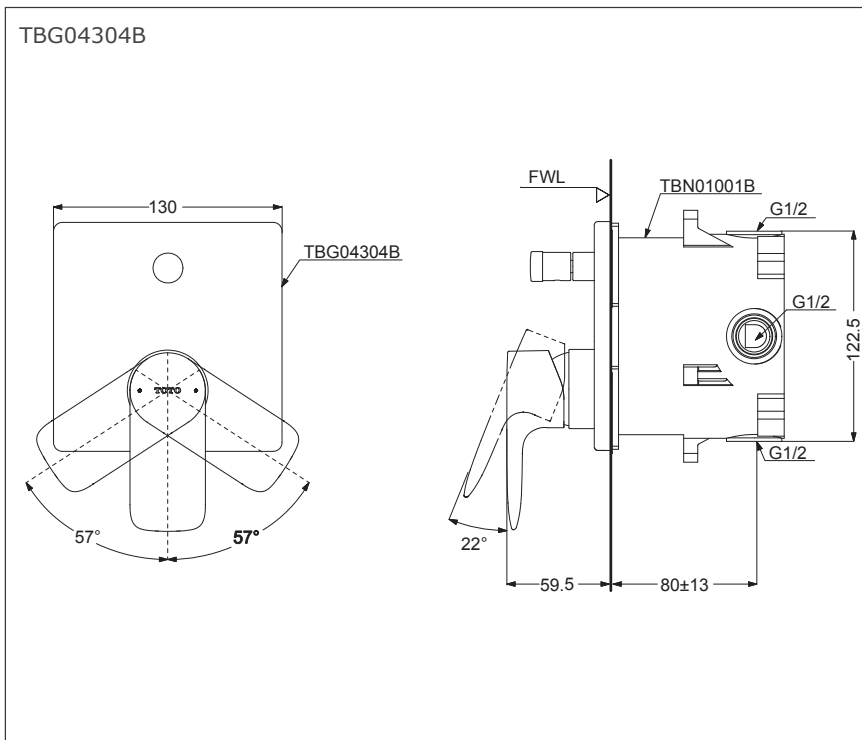

*GA Series
Single Lever Shower Mixer with diverter
(w/o box)*

Features

- Contemporary styling

Specifications

Finish : Chrome

Material : Brass

Parts Description

- **TBG04304B**
Single Lever Shower Mixer with diverter
(w/o box)