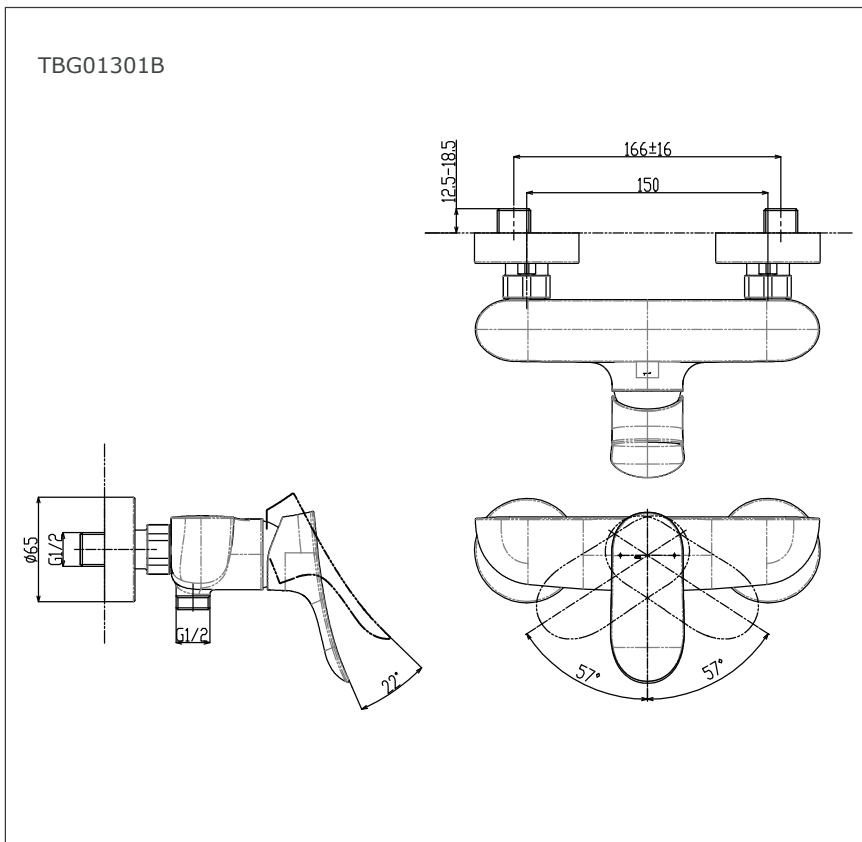

## Specifications

Finish : Chrome

Material : Brass

Water Pressure : 0.05Mpa ~ 1.0Mpa

## Parts Description

- **TBG01301B**  
Exposed Single Lever Shower Mixer

Please consult a TOTO representative for details