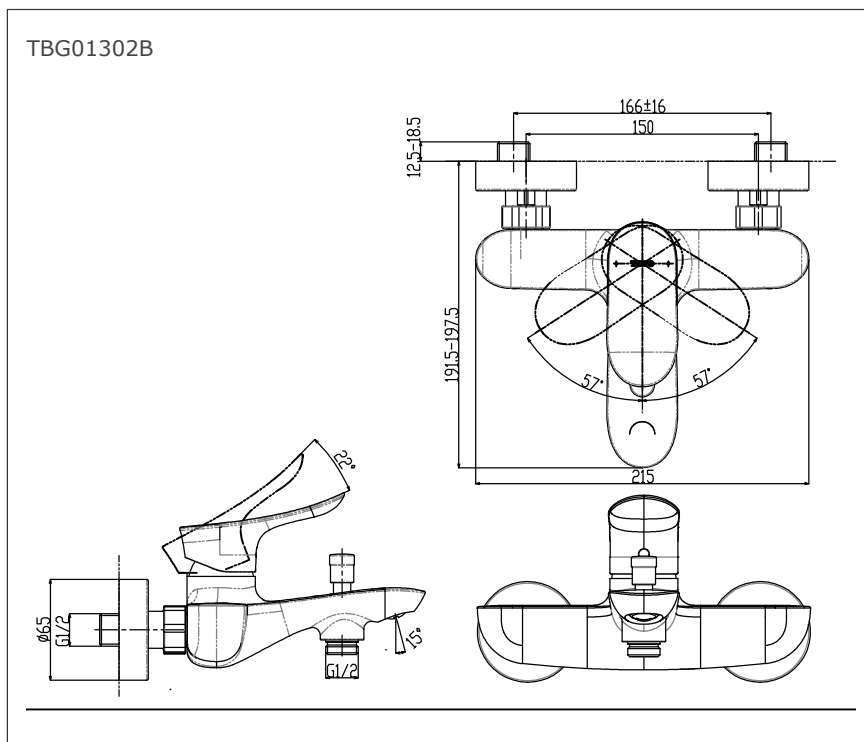

TBG01302B

GO Series
Exposed Single Lever Bath &
Shower Mixer

Features

- Design Concept is Gorgeous and Organic.

Specifications

Finish : Chrome

Material : Brass

Water Pressure : 0.05Mpa ~ 1.0Mpa

Parts Description

- **TBG01302B**
Exposed Single Lever Bath &
Shower Mixer

Please consult a TOTO representative for details

Flow Rate