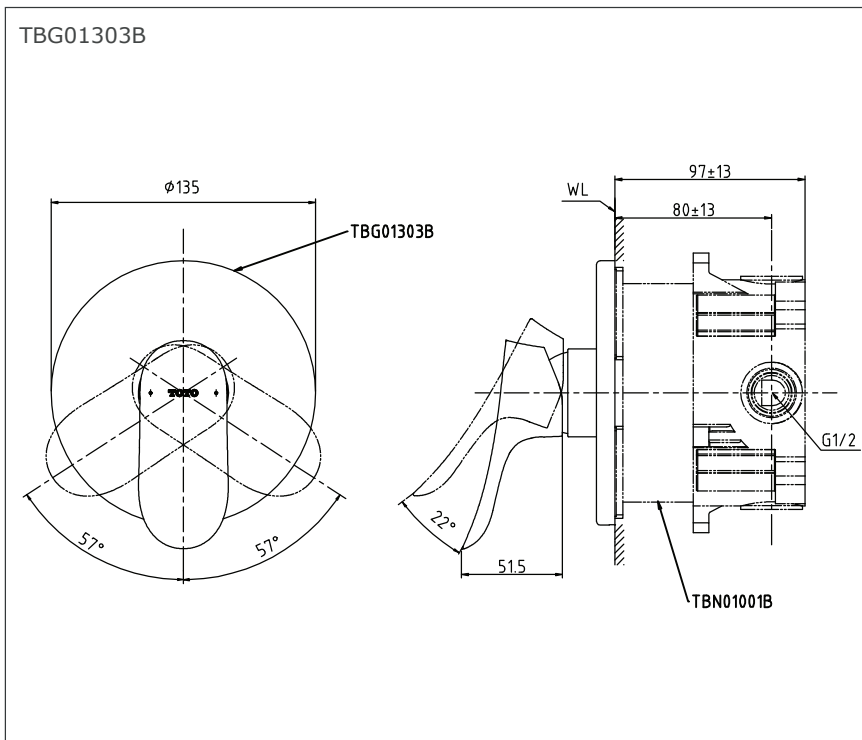

GO Series
Single Lever Shower Mixer
w/o box

Features

- Contemporary styling

Specifications

Finish : Chrome

Material : Brass

Parts Description

- **TBG01303B**
Single Lever Shower Mixer

Optional Parts
○ **TBN01001B**
Concealed Box

Please consult a TOTO representative for details