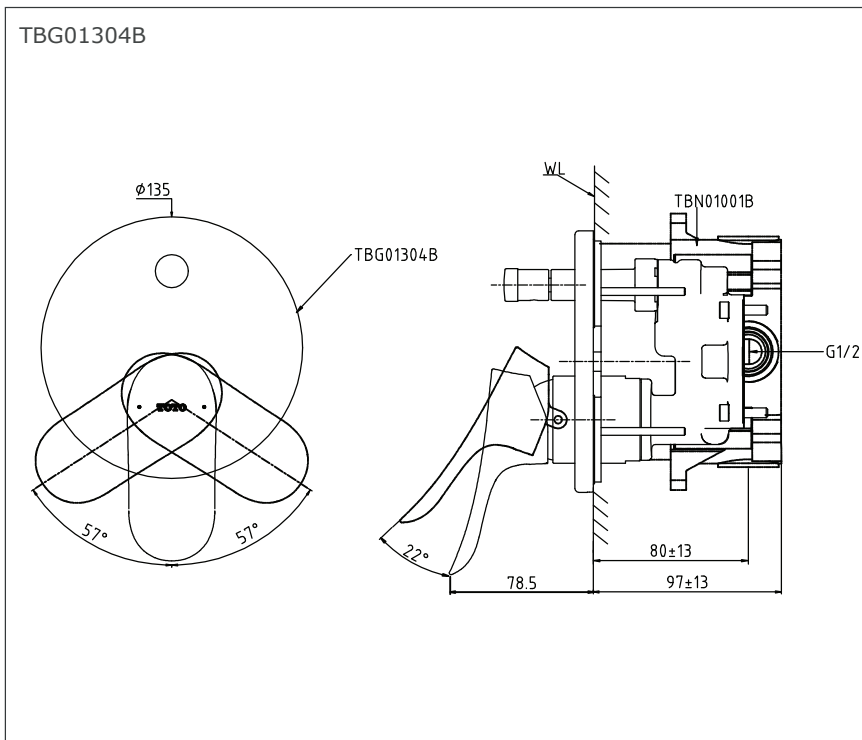

### Specifications

Finish : Chrome

Material : Brass

### Parts Description

- **TBG01304B**  
Single Lever Shower Mixer with diverter

Optional Parts

- TBN01001B  
Concealed Box

Please consult a TOTO representative for details