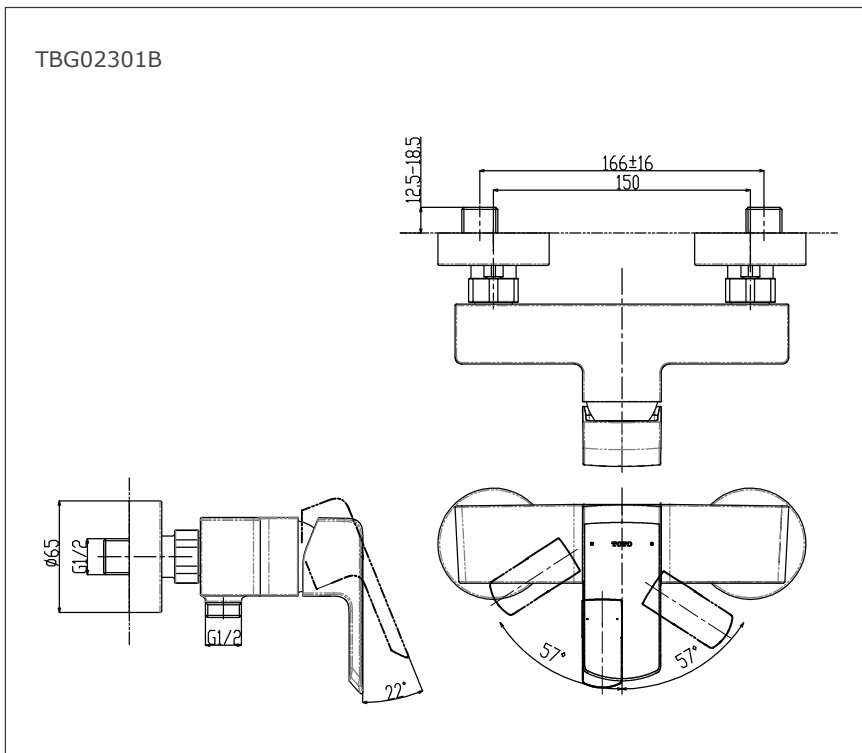

## Specifications

Finish : Chrome

Water Pressure : 0.05 ~ 1.0 Mpa

Material : Brass

## Parts Description

- **TBG02301B**  
Exposed Single Lever Shower Mixer

Please consult a TOTO representative for details

## Flow Rate