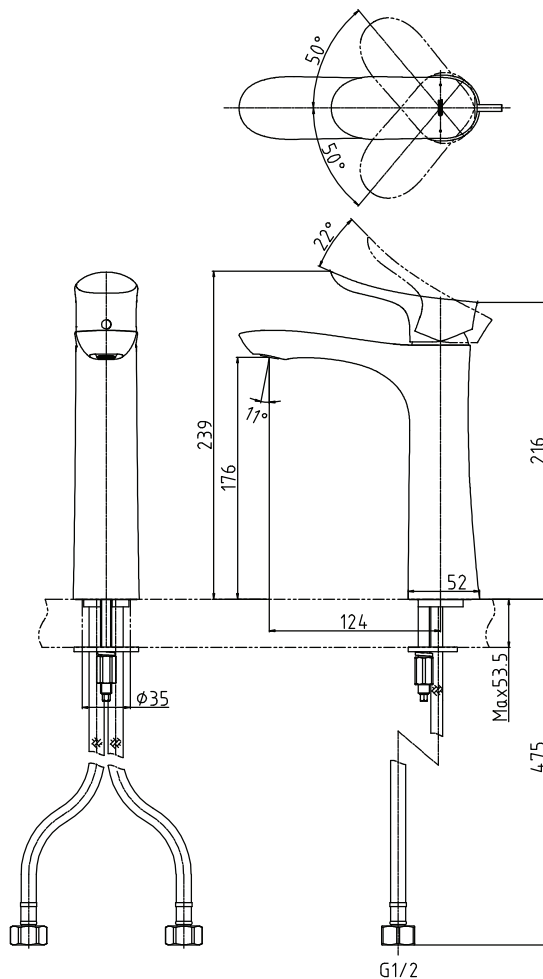

### Specifications

Finish : Chrome

Material : Brass

Water Pressure : 0.05Mpa ~ 1.0Mpa

### Parts Description

- **TLG01306B**  
Single Lever Lavatory Faucet  
(Semi-tall Vessel)  
(w/o pop-up)

TLG01306B

Please consult a TOTO representative for details

## Flow Rate