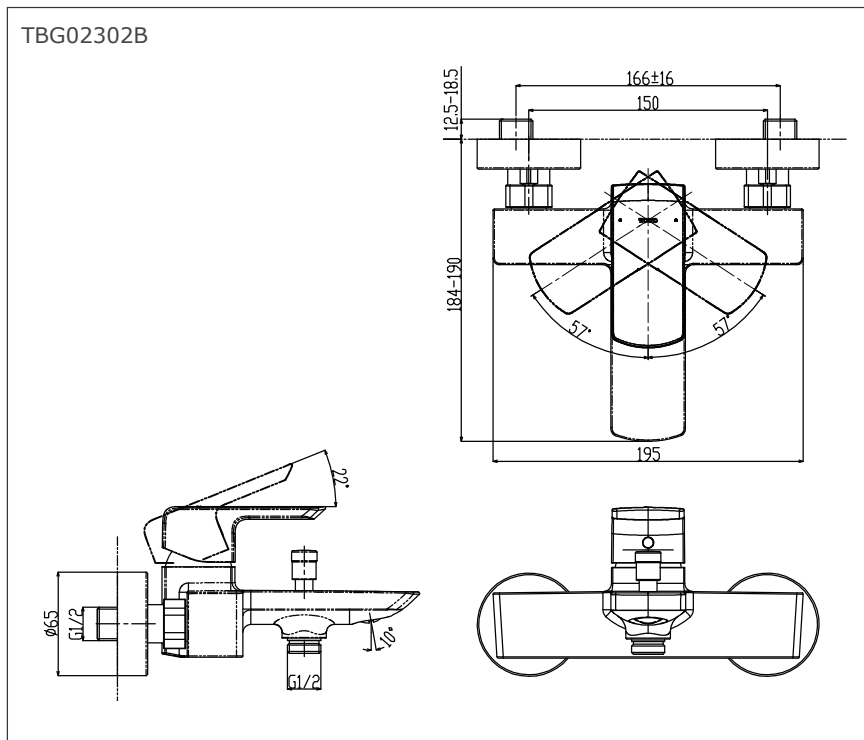

GR Series
Exposed Single Lever Bath &
Shower Mixer

Features

- Design Concept is Gorgeous and Regal
- TOTO original cartridge for smooth control
- High corrosion resistance plating

Specifications

Finish : Chrome

Water Pressure : 0.05 ~ 1.0 Mpa

Material : Brass

Parts Description

- **TBG02302B**
Exposed Single Lever Bath &
Shower Mixer

Please consult a TOTO representative for details

Flow Rate