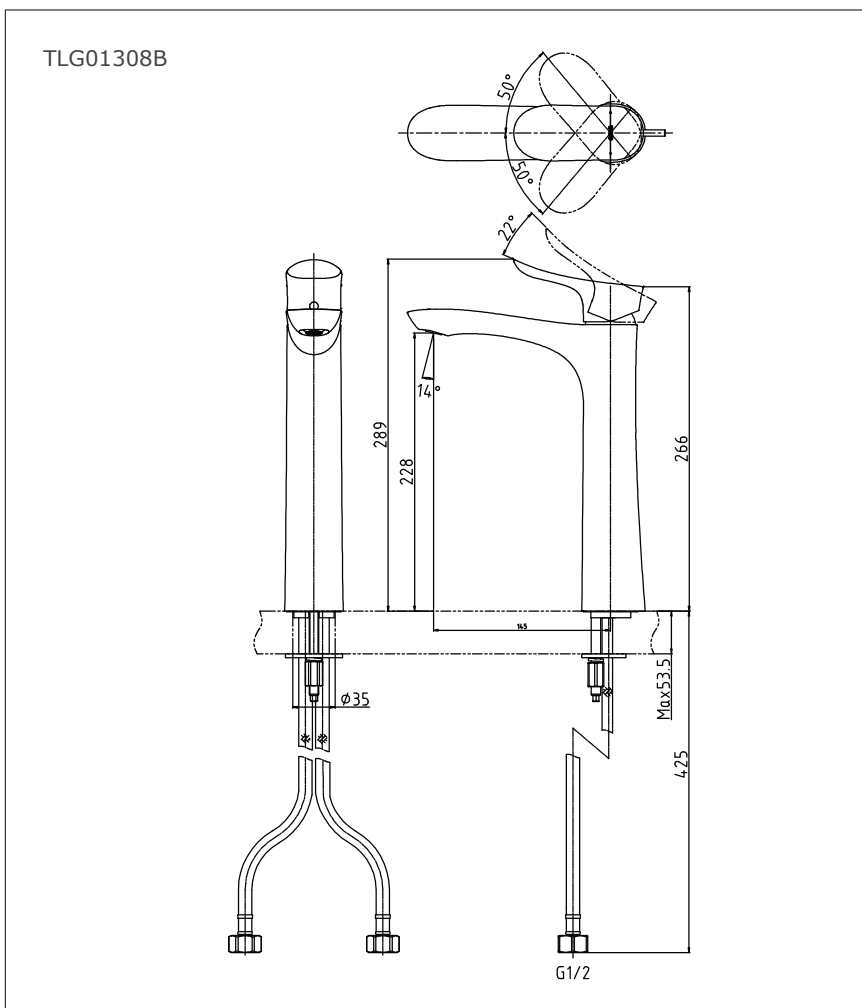

## Specifications

Finish : Chrome

Material : Brass

Water Pressure : 0.05Mpa ~ 1.0Mpa

## Parts Description

- **TLG01308B**  
Single Lever Lavatory Faucet  
(Tall Vessel)  
(w/o pop-up)

Please consult a TOTO representative for details

## Flow Rate