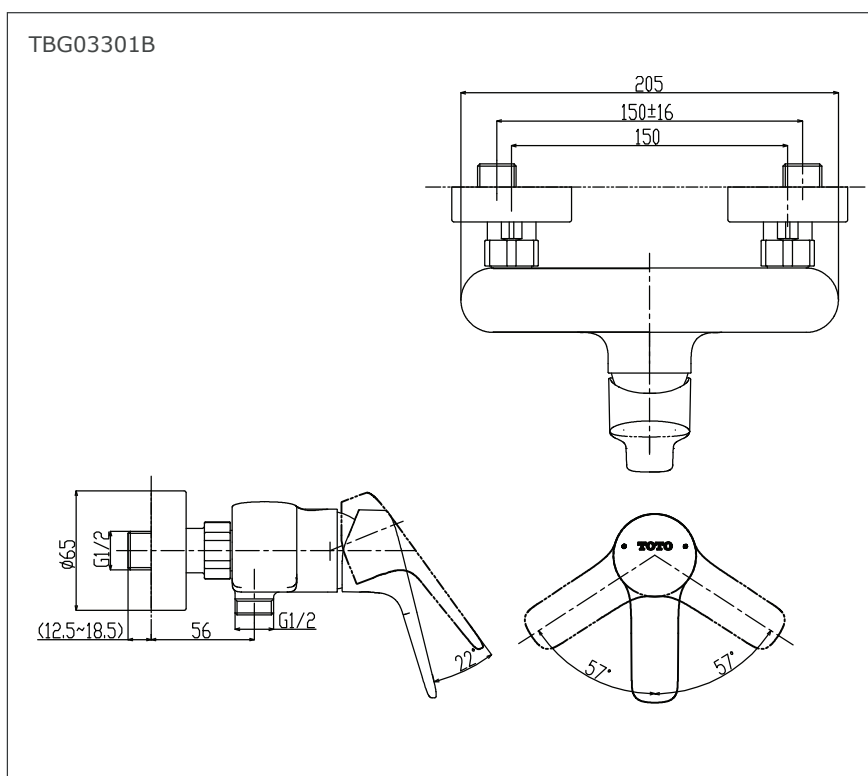

### Specifications

Finish : Chrome

Material : Brass

Water Pressure : 0.05 ~ 1.0 Mpa

### Parts Description

- **TBG03301B**  
Exposed Single Lever Shower Mixer

Please consult a TOTO representative for details

## Flow Rate