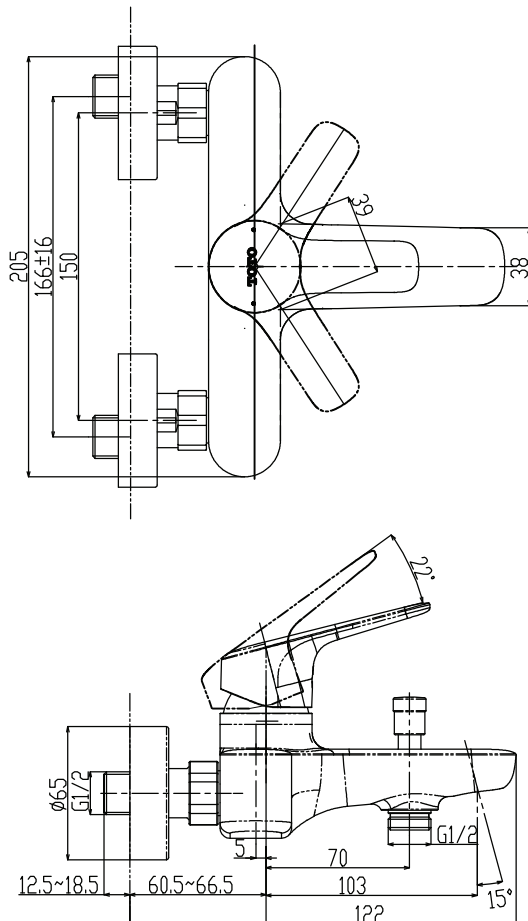

### Specifications

Finish : Chrome

Material : Brass

Water Pressure : 0.05 ~ 1.0 Mpa

### Parts Description

- **TBG03302B**  
Exposed Single Lever Bath &  
Shower Mixer

TBG03302B

Please consult a TOTO representative for details

## Flow Rate