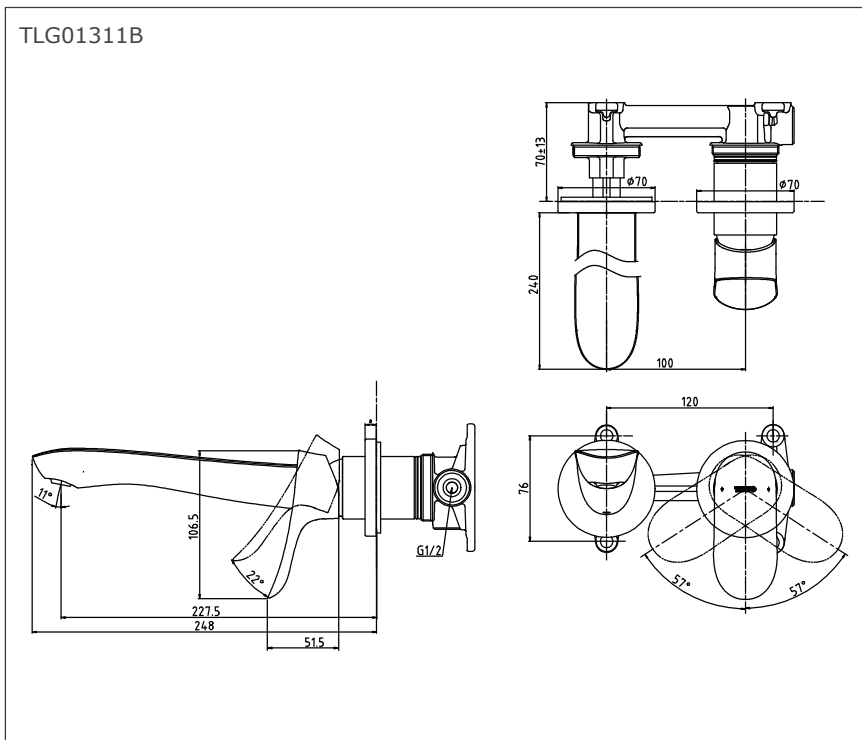

TLG01311B

GO Series
Wall-Mount Single Lever Lavatory
Faucet (Long Spout)
w/o waste fitting

Features

- Design Concept is Gorgeous and Organic.
- TOTO original cartridge for smooth control
- High corrosion resistance plating
- TOTO aerated water technology, ECOCAP adds air to the water to achieve full water jet with less amount of water usage.

TOTO
GREEN
CHALLENGE

Specifications

Finish : Chrome

Water Pressure : 0.05Mpa ~ 1.0Mpa

Material : Brass

Parts Description

- **TLG01311B**
Wall-Mount Single Lever Lavatory Faucet
(Long Spout)
w/o waste fitting