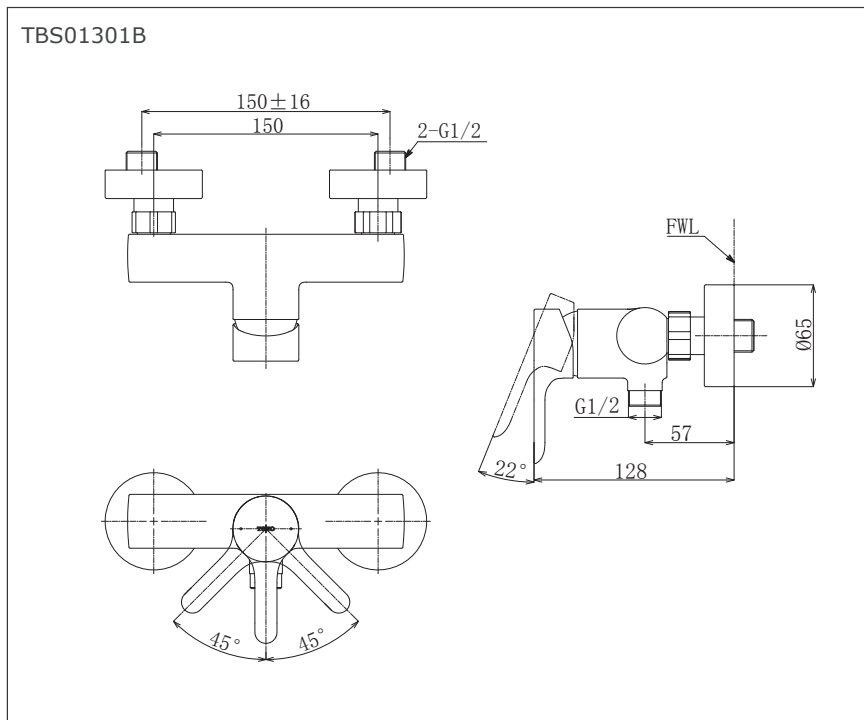

### Parts Description

- **TBS01301B**  
Exposed Single Lever Shower Mixer

Please consult a TOTO representative for details

## Flow Rate