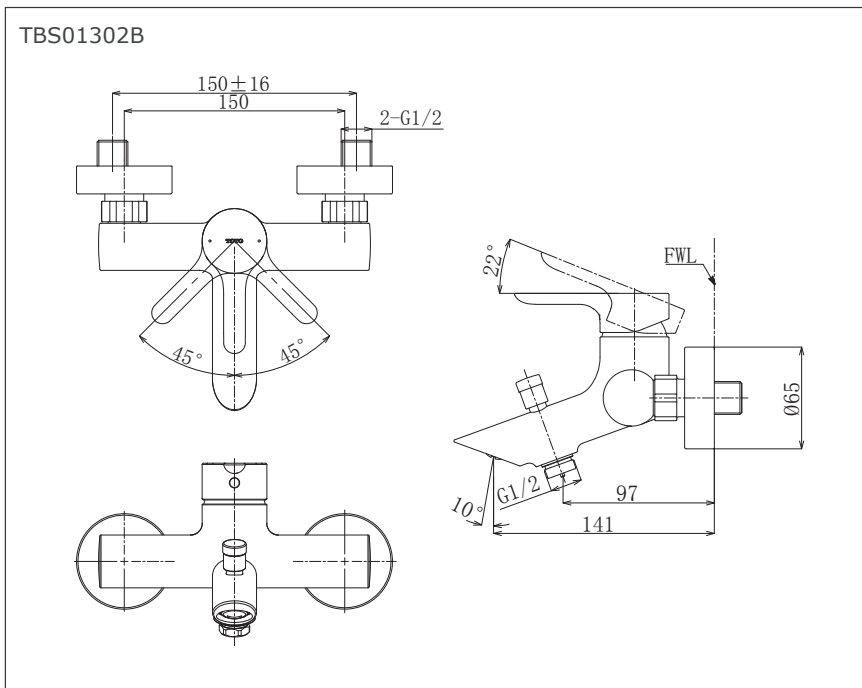

### Specifications

*Finish* : Chrome

*Material* : Brass

### Parts Description

- **TBS01302B**  
Exposed Single Lever Bath &  
Shower Mixer

*Please consult a TOTO representative for details*

## Flow Rate