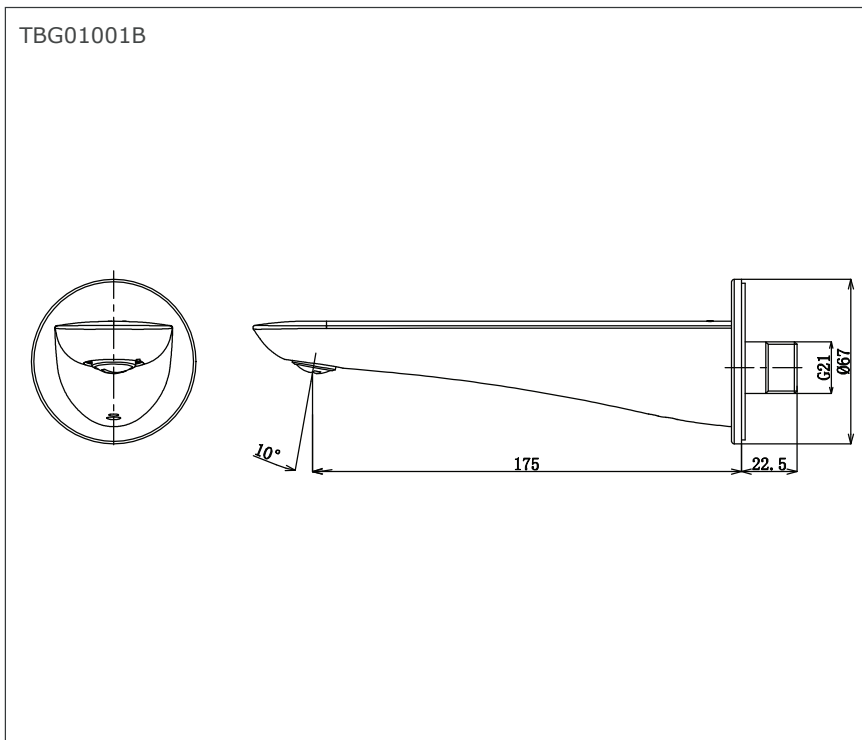

### Parts Description

- **TBG01001B**  
Bath spout

Please consult a TOTO representative for details