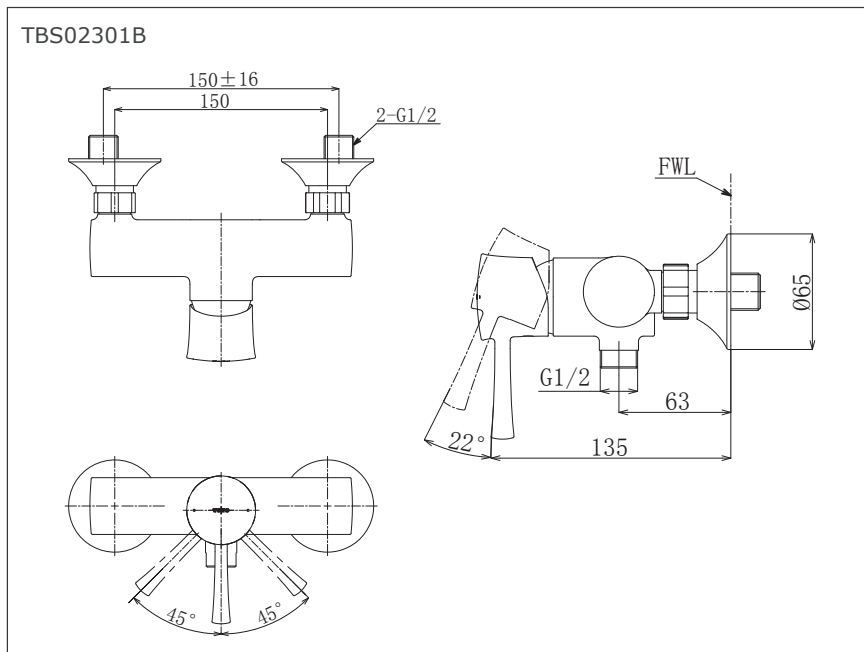

TBS02301B

LN Series
Exposed Single Lever Shower Mixer

Features

- Design Concept is Life and Nostalgia
- TOTO original cartridge for smooth control
- High corrosion resistance plating

Specifications

Finish : Chrome

Material : Brass

Parts Description

- **TBS02301B**
Exposed Single Lever Shower Mixer

Please consult a TOTO representative for details

Flow Rate