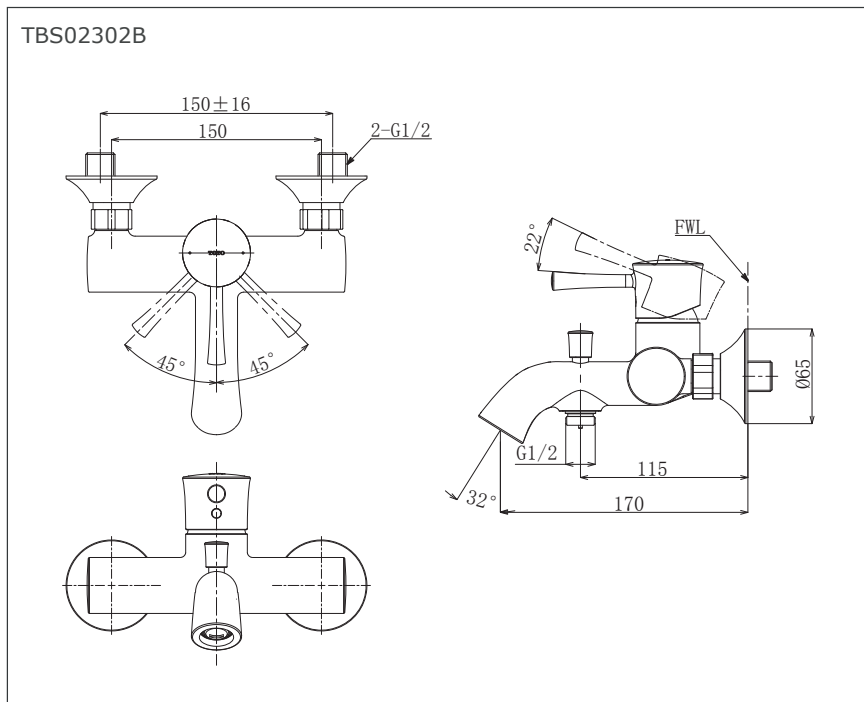

### Parts Description

- **TBS02302B**  
Exposed Single Lever Bath &  
Shower Mixer

Please consult a TOTO representative for details

## Flow Rate