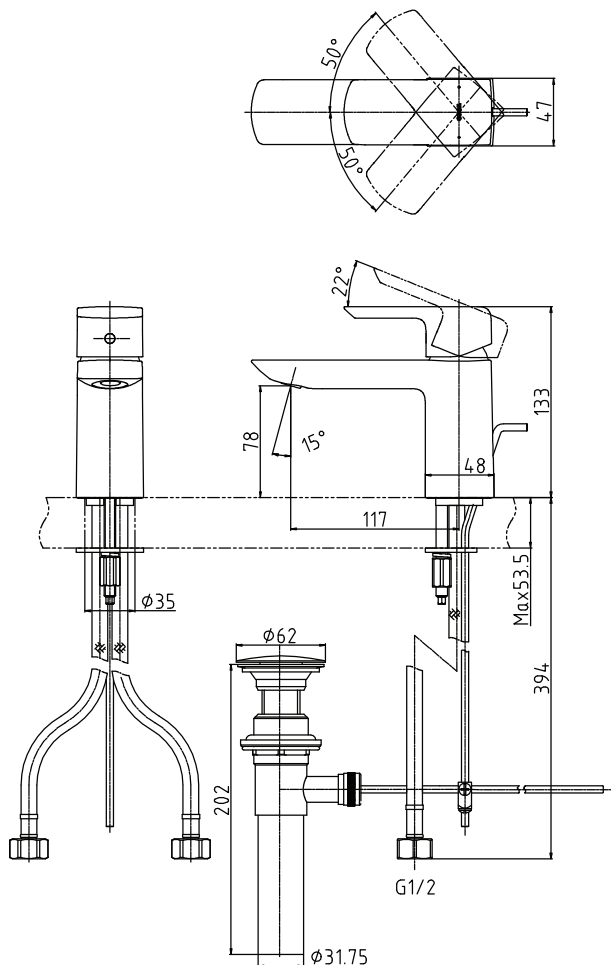

Specifications

Finish : Chrome

Material : Brass

Water Pressure : 0.05 ~ 1.0 Mpa

Parts Description

- **TLG02301B**
Single Lever Lavatory Faucet
(w/ pop-up)

TLG02301B

Please consult a TOTO representative for details

Flow Rate