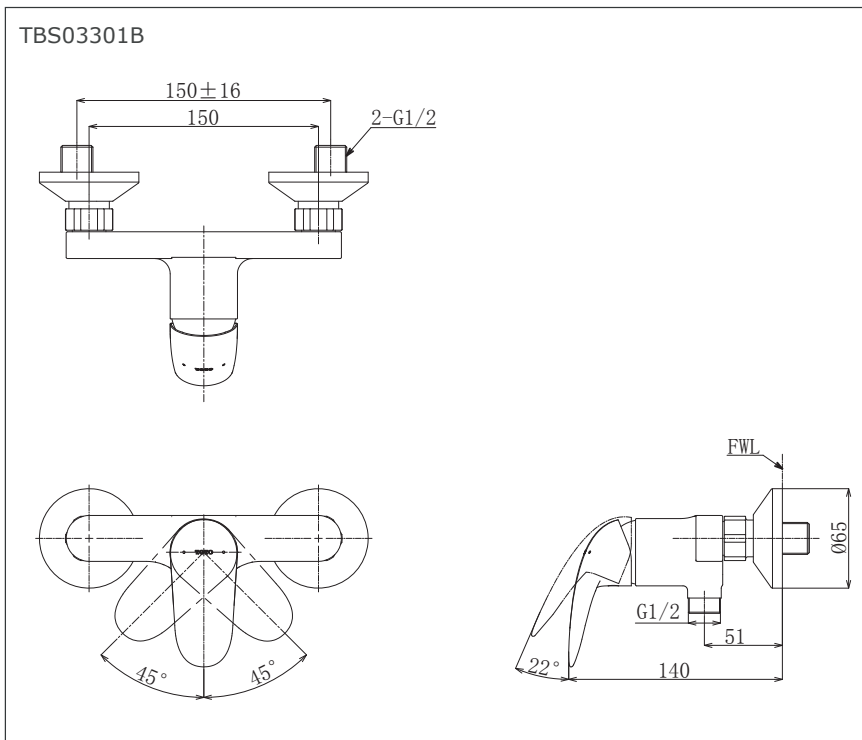

### Parts Description

- **TBS03301B**  
Exposed Single Lever Shower Mixer

Please consult a TOTO representative for details

## Flow Rate