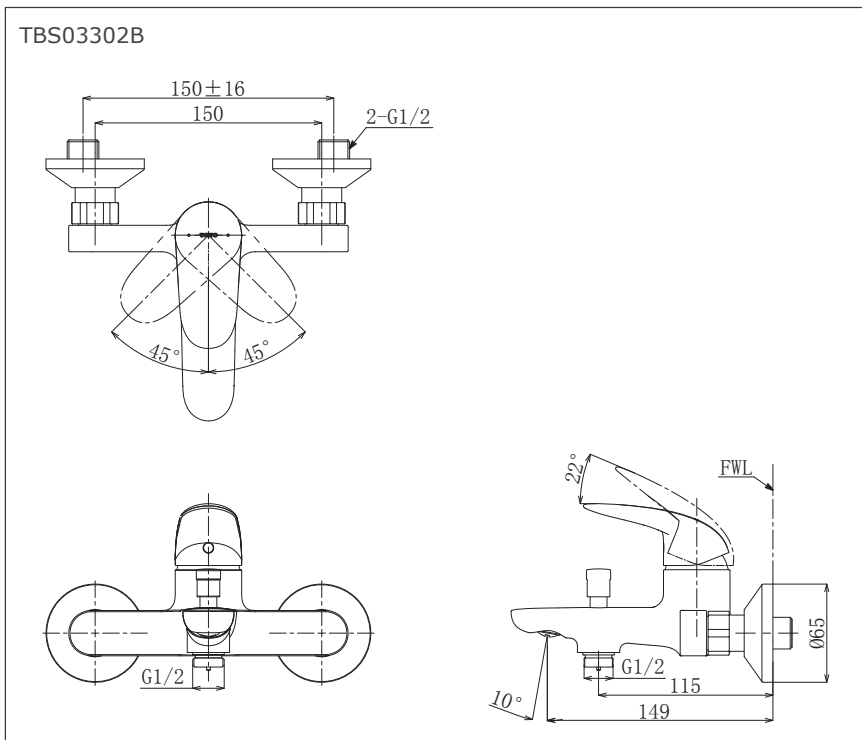

LC Series
Exposed Single Lever Bath &
Shower Mixer

Features

- Design Concept is Life and Curve
- TOTO original cartridge for smooth control
- High corrosion resistance plating

Specifications

Finish : Chrome

Material : Brass

Parts Description

- **TBS03302B**
Exposed Single Lever Bath &
Shower Mixer

Please consult a TOTO representative for details

Flow Rate