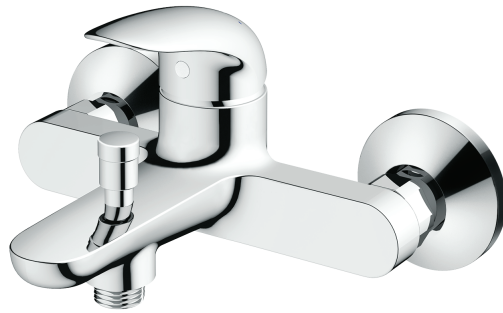

LC Series
Exposed Single Lever Bath &
Shower Mixer

Features

- Design Concept is Life and Curve
- TOTO original cartridge for smooth control
- High corrosion resistance plating

Specifications

Finish : Chrome

Material : Brass

Parts Description

- **TBS03302B**
Exposed Single Lever Bath &
Shower Mixer

Please consult a TOTO representative for details

Flow Rate