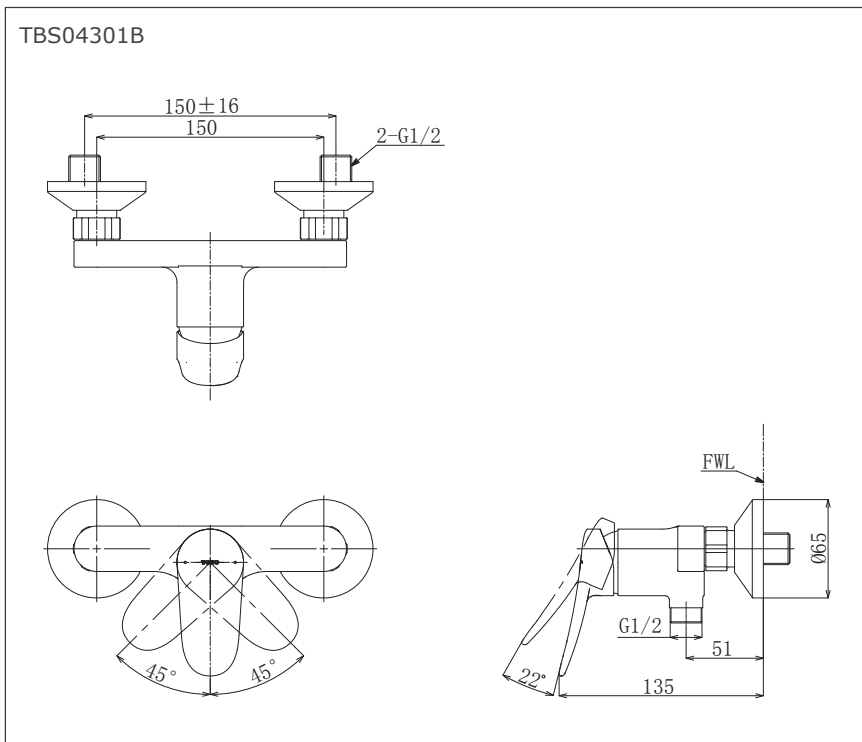

LF Series
Exposed Single Lever Shower Mixer

Features

- Design Concept is Life and Flex
- TOTO original cartridge for smooth control
- High corrosion resistance plating

Specifications

Finish : Chrome

Material : Brass

Parts Description

- **TBS04301B**
Exposed Single Lever Shower Mixer

Please consult a TOTO representative for details

Flow Rate