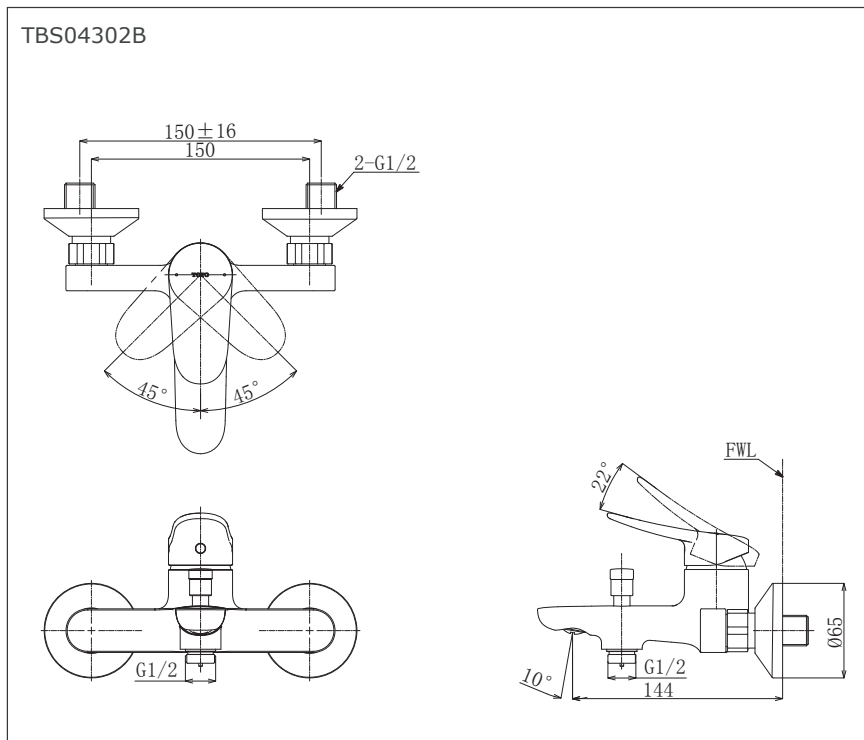

LF Series
Exposed Single Lever Bath &
Shower Mixer

Features

- Design Concept is Life and Flex
- TOTO original cartridge for smooth control
- High corrosion resistance plating

Specifications

Finish : Chrome

Material : Brass

Parts Description

- **TBS04302B**
Exposed Single Lever Bath &
Shower Mixer

Please consult a TOTO representative for details

Flow Rate