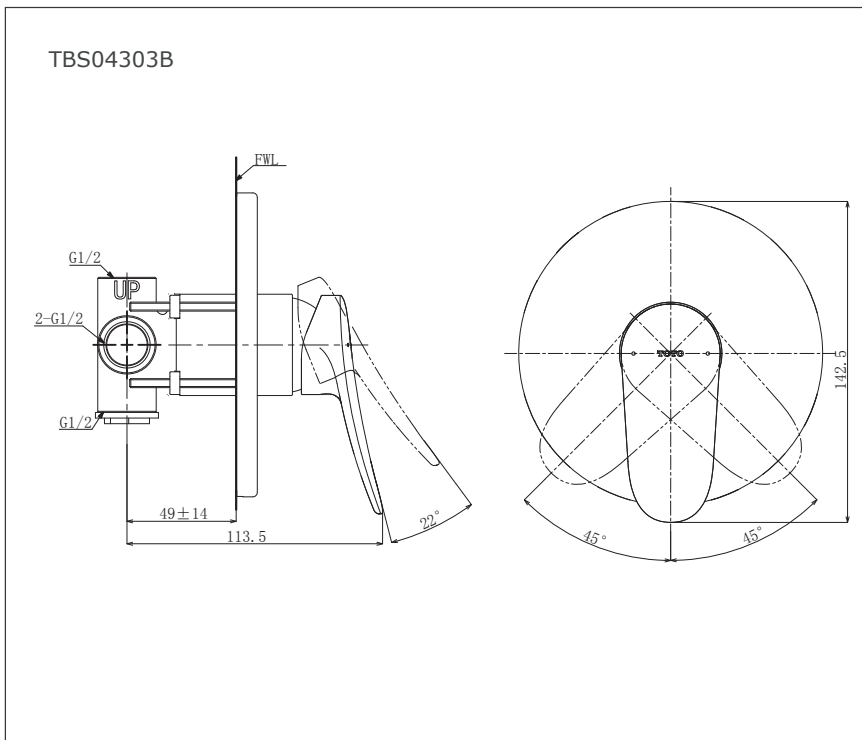

LF Series Single Lever Shower Mixer (w/ valve)

Features

- Design Concept is Life and Flex
- TOTO original cartridge for smooth control
- High corrosion resistance plating

Specifications

Finish : Chrome

Material : Brass

Parts Description

- **TBS04303B**
Single Lever Shower Mixer
(w/ valve)

Please consult a TOTO representative for details

Flow Rate