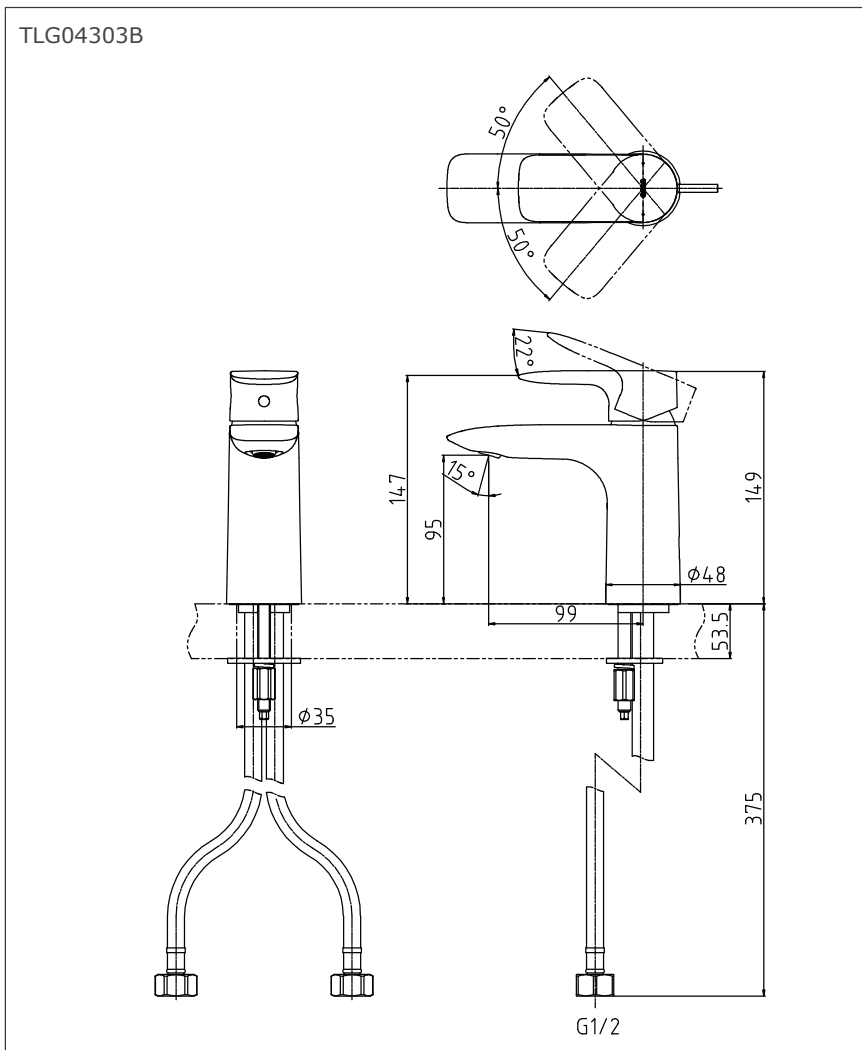

Specifications

Finish : Chrome

Material : Brass

Water Pressure : 0.05 ~ 1.0 Mpa

Parts Description

- **TLG04303B**
Single Lever Lavatory Faucet
(w/o pop-up)

Please consult a TOTO representative for details

Flow Rate