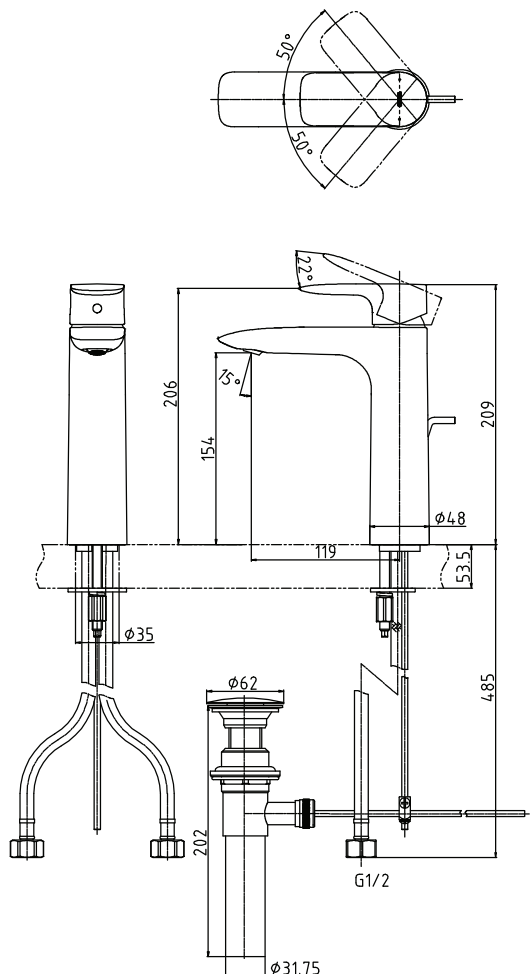

Specifications

Finish : Chrome

Material : Brass

Water Pressure : 0.05 ~ 1.0 Mpa

Parts Description

- **TLG04304B**
Single Lever Lavatory Faucet
(Semi-tall Vessel)
(w/ pop-up)

Please consult a TOTO representative for details

TLG04304B

Flow Rate