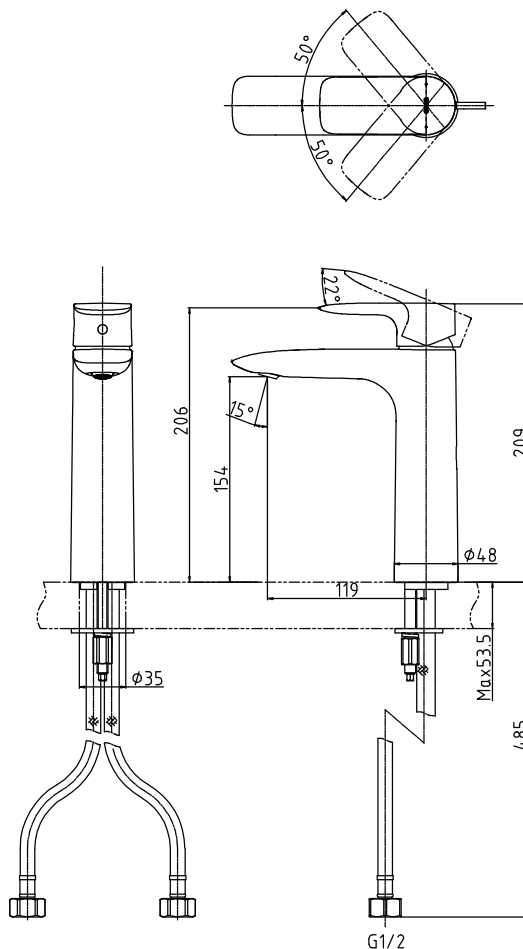

TLG04306B

GA Series
Single Lever Lavatory Faucet
(Semi-tall Vessel)
(w/o pop-up)

TOTO
GREEN
CHALLENGE

Features

- Design Concept is Gorgeous and Advance.
- Long lasting, comfort glide mechanism for a smooth operation
- High corrosion resistance plating
- TOTO aerated water technology, ECOCAP adds air to the water to achieve full water jet with less amount of water usage.

Specifications

Finish : Chrome

Material : Brass

Water Pressure : 0.05 ~ 1.0 Mpa

Parts Description

- **TLG04306B**
Single Lever Lavatory Faucet
(Semi-tall Vessel)
(w/o pop-up)

TLG04306B

Please consult a TOTO representative for details

Flow Rate