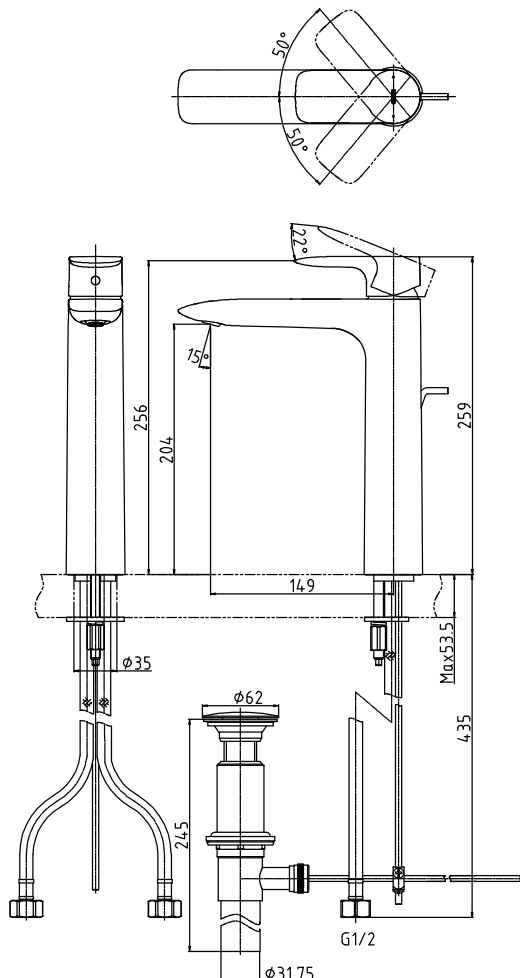

Specifications

Finish : Chrome

Material : Brass

Water Pressure : 0.05 ~ 1.0 Mpa

Parts Description

- **TLG04307B**
Single Lever Lavatory Faucet
(Tall Vessel)
(w/ pop-up)

Please consult a TOTO representative for details

TLG04307B

Flow Rate