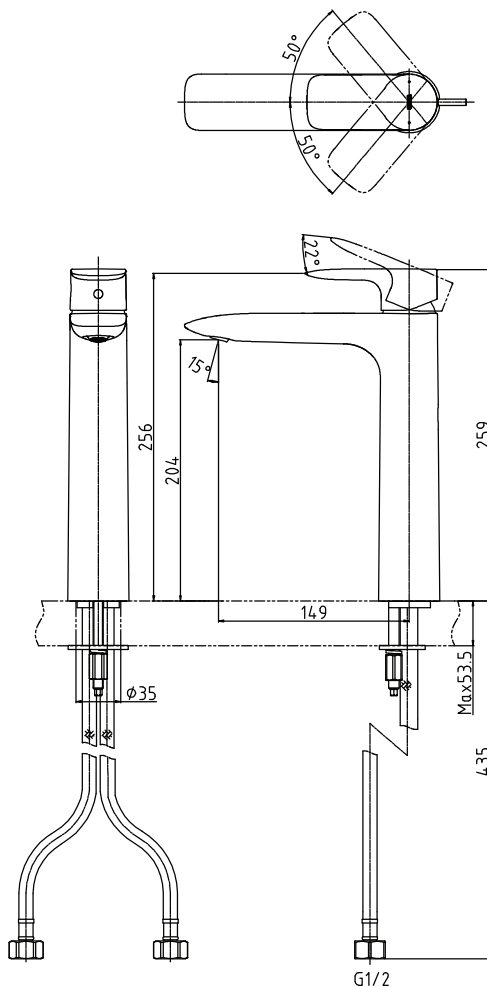

Specifications

Finish : Chrome

Material : Brass

Water Pressure : 0.05 ~ 1.0 Mpa

Parts Description

- **TLG04308B**
Single Lever Lavatory Faucet
(Tall Vessel)
(w/o pop-up)

TLG04308B

Please consult a TOTO representative for details

Flow Rate