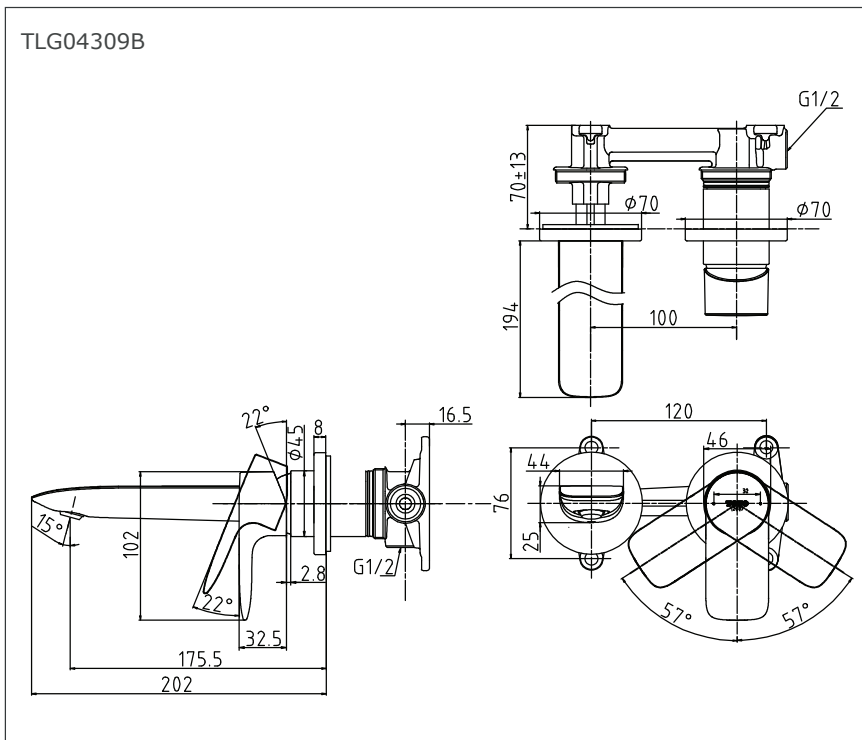

Specifications

Finish : Chrome

Material : Brass

Water Pressure : 0.05 ~ 1.0 Mpa

Parts Description

- **TLG04309B**
Wall-Mount Single Lever Lavatory Faucet
(Short Spout)
(w/o) waste fitting

Please consult a TOTO representative for details

Flow Rate