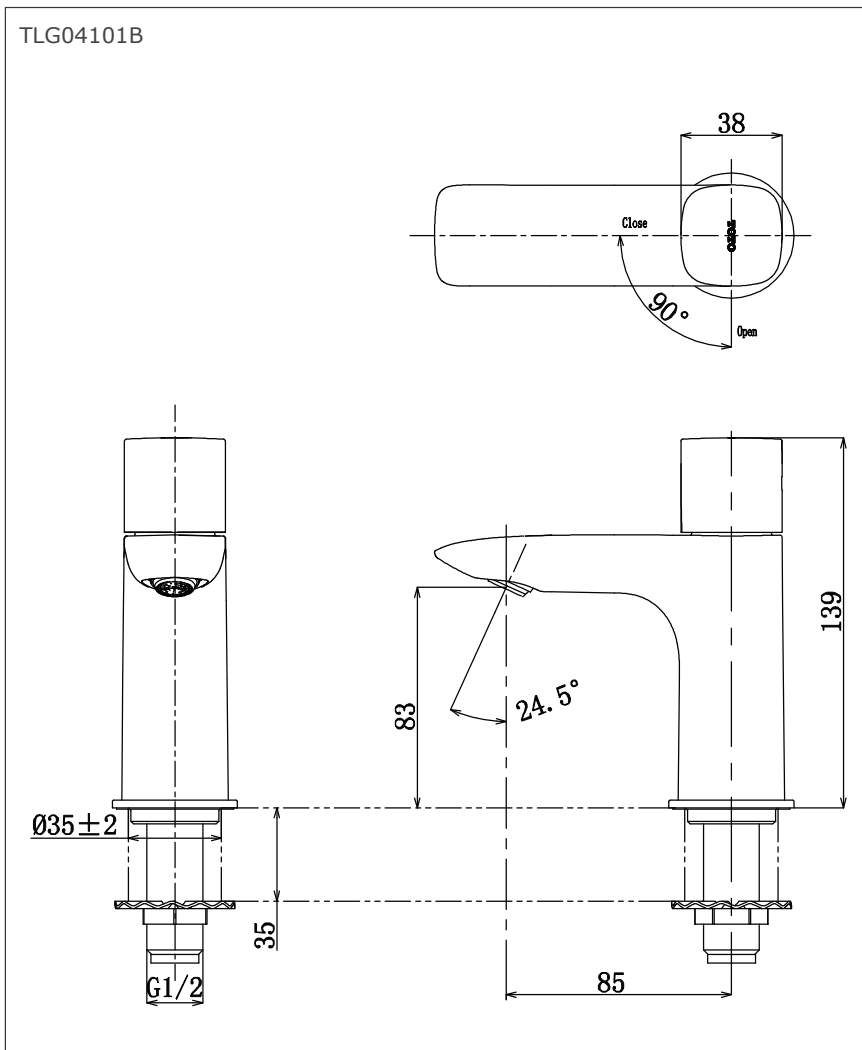

Specifications

Finish : Chrome

Material : Brass

Water Pressure : 0.05 ~ 1.0 Mpa

Parts Description

- **TLG04101B**
Single Lever Lavatory Faucet
(Cold Only)

Please consult a TOTO representative for details

Flow Rate