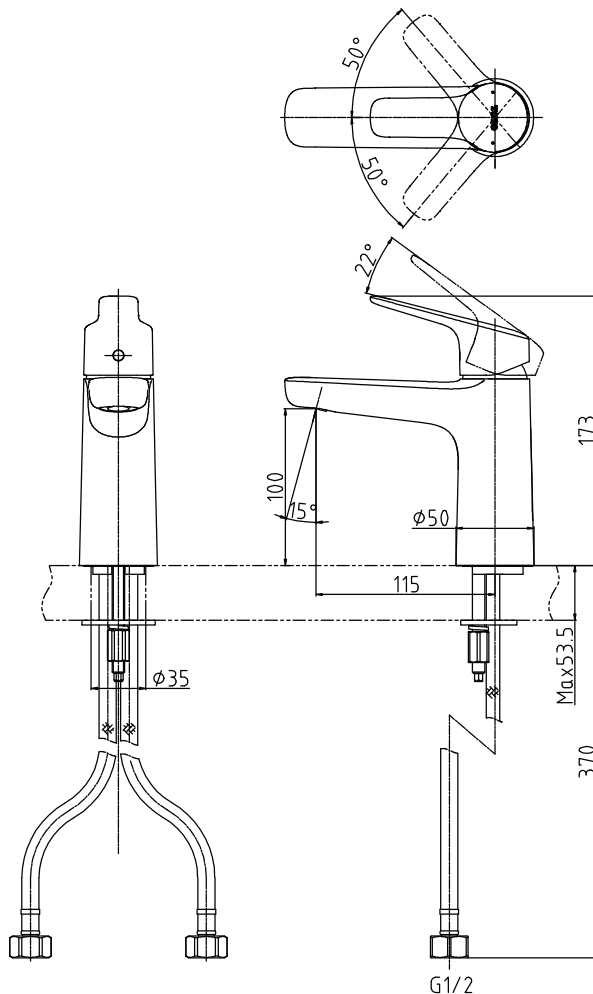

Specifications

Finish : Chrome

Material : Brass

Water Pressure : 0.05 ~ 1.0 Mpa

Parts Description

- **TLG03302B**
Single Lever Lavatory Faucet
(w/o pop-up)

TLG03302B

Please consult a TOTO representative for details

Flow Rate