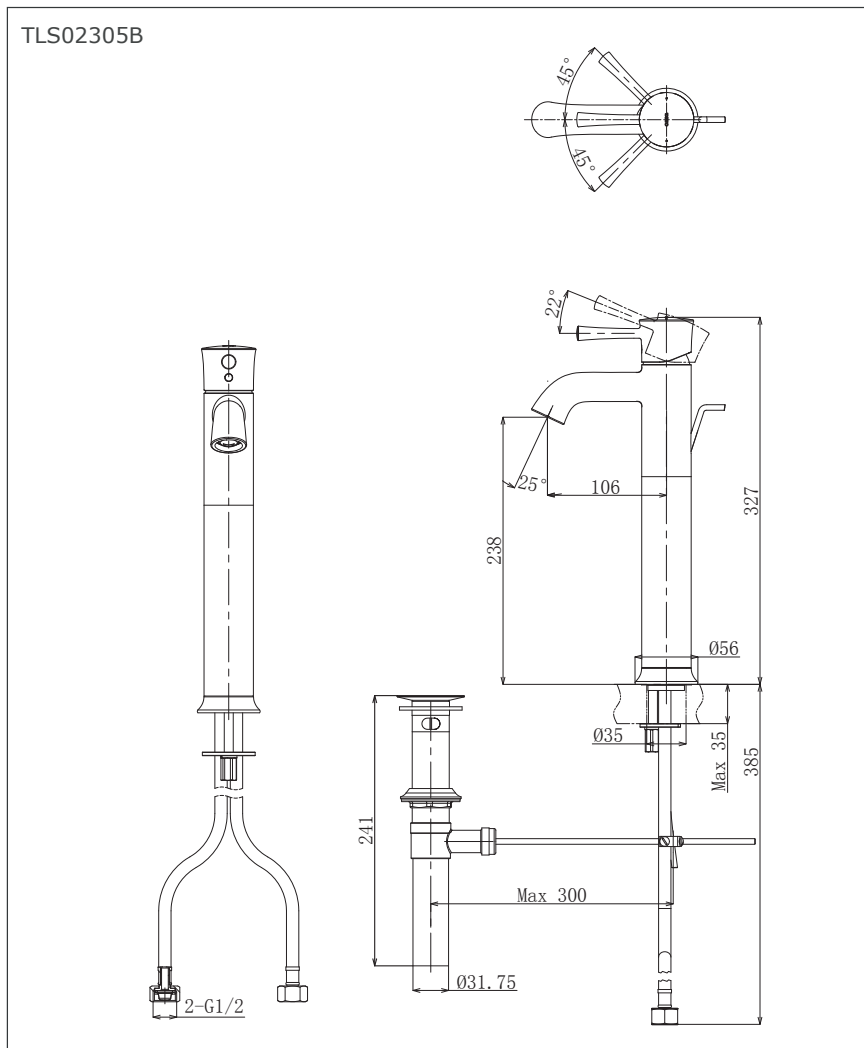

Specifications

Finish : Chrome

Material : Brass

Water Pressure : 0.05 ~ 1.0 Mpa

Parts Description

- **TLS02305B**
Single Lever Lavatory Faucet
(Tall Vessel)
(w/ pop-up)

Please consult a TOTO representative for details

Flow Rate