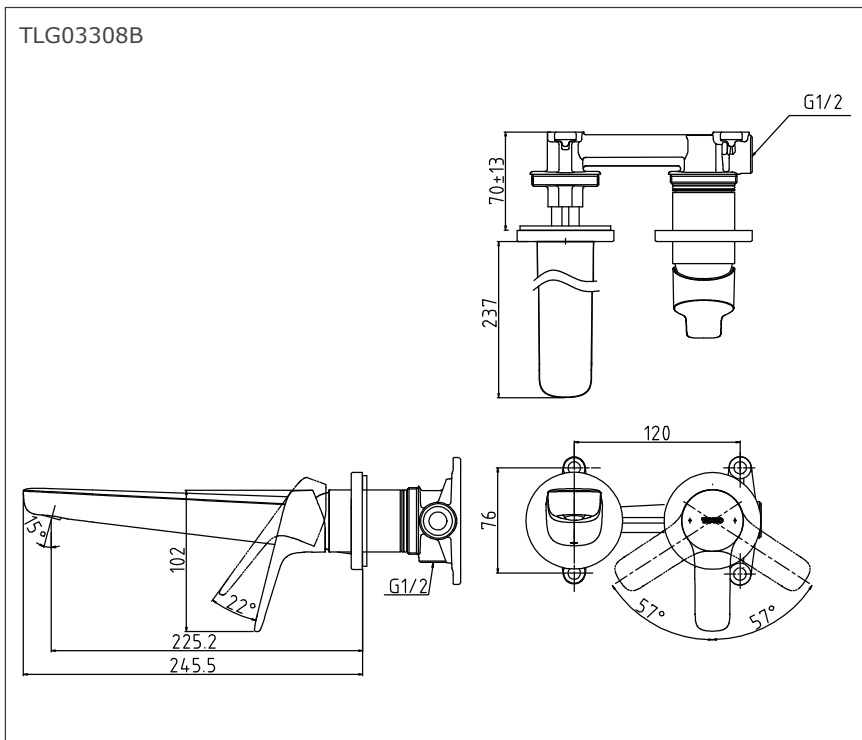

Specifications

Finish : Chrome

Material : Brass

Water Pressure : 0.05 ~ 1.0 Mpa

Parts Description

- **TLG03308B**
Wall-Mount Single Lever Lavatory Faucet
(Long Spout)
w/o waste fitting

Please consult a TOTO representative for details

Flow Rate