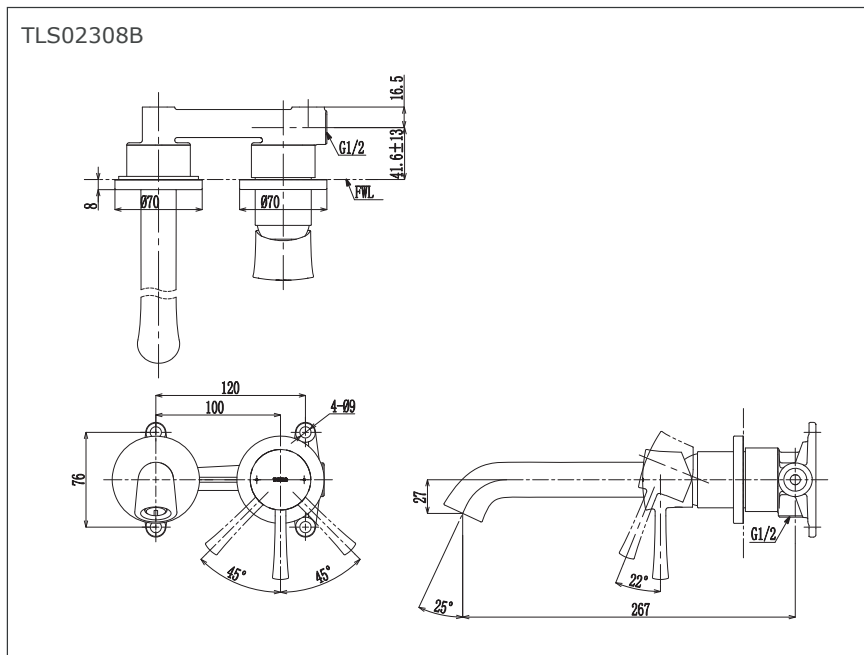

Specifications

Finish : Chrome

Material : Brass

Water Pressure : 0.05 ~ 1.0 Mpa

Parts Description

- **TLS02308B**
Wall-Mount Single Lever Lavatory Faucet
(Long Spout)
w/o waste fitting

Please consult a TOTO representative for details

Flow Rate