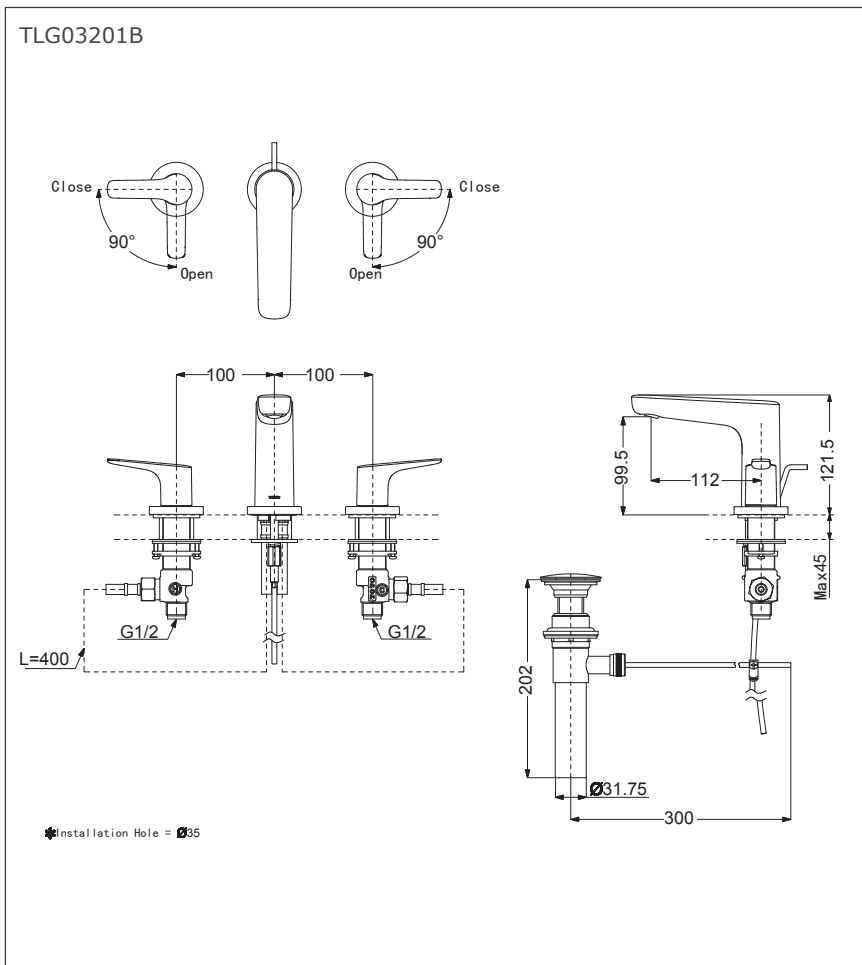

Specifications

Finish : Chrome

Material : Brass

Water Pressure : 0.05 ~ 1.0 Mpa

Parts Description

- **TLG03201B**
2 Handle Lavatory Faucet (3 hole)

Please consult a TOTO representative for details

Flow Rate