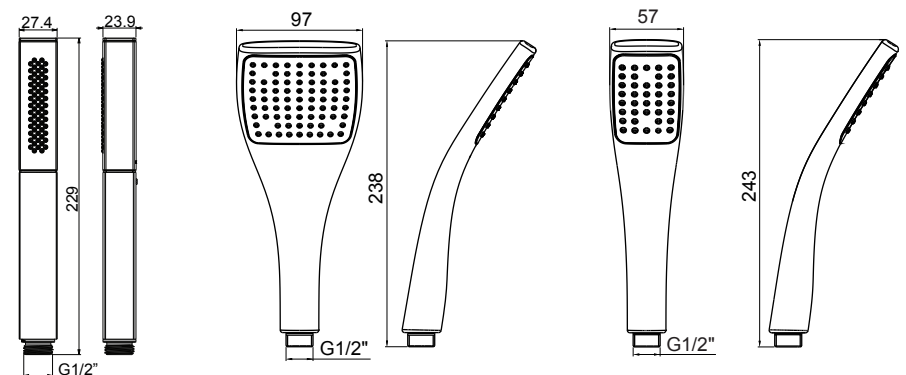

KOHLER®

INSTALLATION INSTRUCTIONS

- 98756IN-** - SHIFT SQUARE HANDSHOWER
- 98444IN-** - SPATULA HANDSHOWER SMALL
- 98445IN-** - SPATULA HANDSHOWER LARGE

BEFORE YOU BEGIN

All information is based on the latest product information available at the time of publication. Kohler Co. reserves the right to make changes in product characteristics, packaging, or availability at any time without notice.

Please leave these instructions for the consumer. They contain important information.

NOTE:

1. Observe all local plumbing and building codes.
2. Flush the water supply pipes thoroughly to remove debris.
3. The highest working pressure for spray is 0.5MPa (5 bar). If it exceeds 0.5MPa(5 bar), a pressure reducer is needed.
4. The highest water and environment temperature is 60°C.
5. Please keep handspray away from heater, or it may get damaged and cause injury to the user.

ROUGH-IN DIMENSIONS

98756IN-**

98444IN-**

98445IN-**

KOHLER®

Kohler India Corporation Pvt. Ltd.
6th Floor, Office Block
Ambiance Mall, Ambi Island, NH-8
Gurgaon-122002
Haryana, India

Customer Care No : 1800 103 2244 (Toll Free) & +91-124-4319685 / 86
Customer Care Email : indiacustomercare@kohler.com
www.kohler.co.in