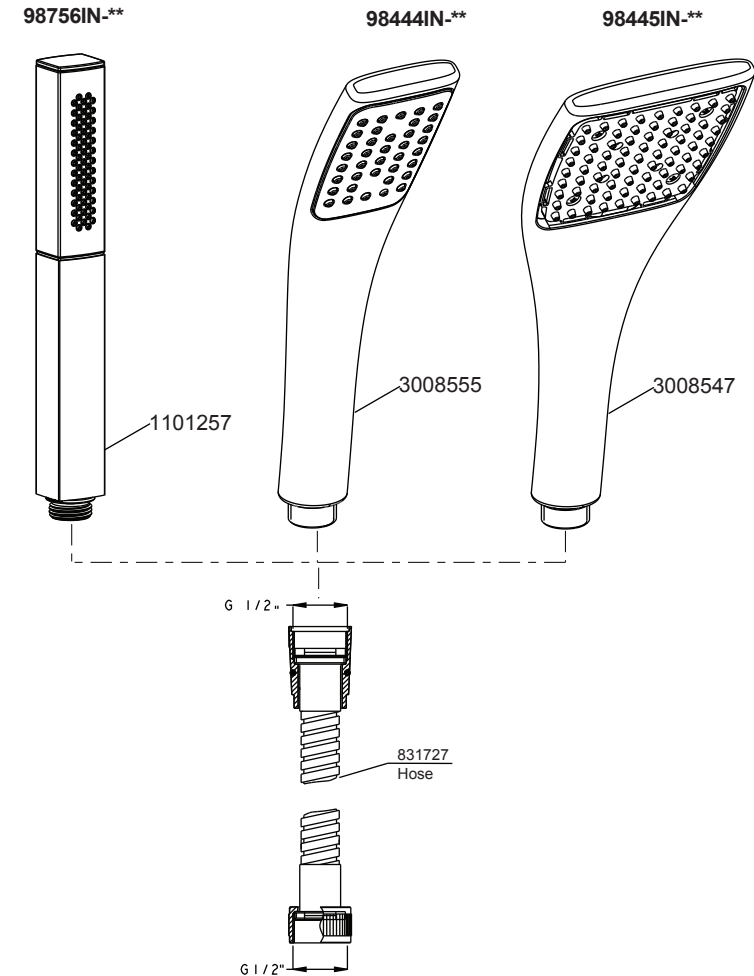

INSTALLATION

Put the Washer (2) into the Shower hose (3) connector, screw the hand spray (1) to the Shower hose. Connect another end of Shower hose (3) to the water supply.

NOTE:

If working pressure is too low, Flow Regulator is not recommended.

KOHLER®

SERVICE PARTS

- 98756IN-** - SHIFT SQUARE HANDSHOWER
- 98444IN-** - SPATULA HANDSHOWER SMALL
- 98445IN-** - SPATULA HANDSHOWER LARGE

**Color code must be specified when ordering