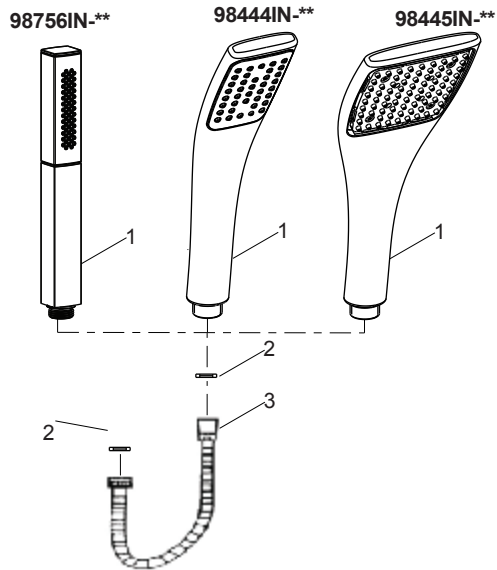

ROUGH-IN DIMENSIONS

98756IN-**

98444IN-**

98445IN-**

KOHLER®

Kohler India Corporation Pvt. Ltd.
6th Floor, Office Block
Ambiance Mall, Ambi Island, NH-8
Gurgaon-122002
Haryana, India

Customer Care No : 1800 103 2244 (Toll Free) & +91-124-4319685 / 86
Customer Care Email : indiacustomercare@kohler.com
www.kohler.co.in

INSTALLATION

Put the Washer (2) into the Shower hose (3) connector, screw the hand spray (1) to the Shower hose. Connect another end of Shower hose (3) to the water supply.

NOTE:

If working pressure is too low, Flow Regulator is not recommended.