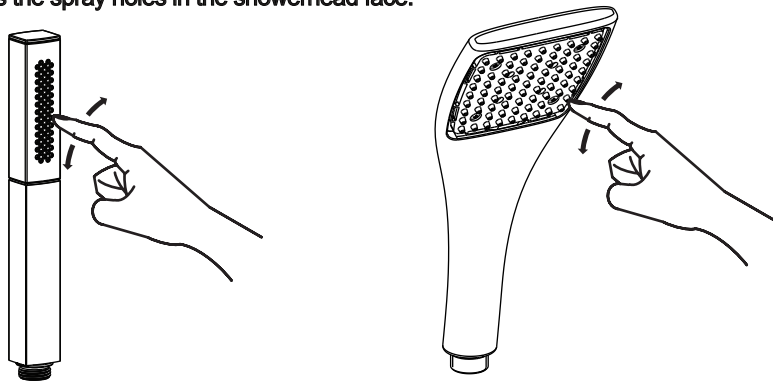

INSTALLATION

Put the Washer (2) into the Shower hose (3) connector, screw the hand spray (1) to the Shower hose. Connect another end of Shower hose (3) to the water supply.

NOTE:

If working pressure is too low, Flow Regulator is not recommended.

CLEANING INSTRUCTIONS

All Finishes: Clear the finish with a mild soap and warm water. Wipe entire surface completely with a clean & soft cloth. Many cleaners may contain chemicals, such as ammonia, chlorine, toilet cleaner etc., which could adversely affect the finish and are not recommended for cleaning.

Do not use abrasive cleaners or solvents on Kohler faucets and fittings.

To dislodge debris and mineral build-up, run water through the showerhead. Firmly rub your finger back & forth across the spray holes in the showerhead face.

KOHLER®

SERVICE PARTS

- 98756IN-** - SHIFT SQUARE HANDSHOWER
- 98444IN-** - SPATULA HANDSHOWER SMALL
- 98445IN-** - SPATULA HANDSHOWER LARGE

**Color code must be specified when ordering