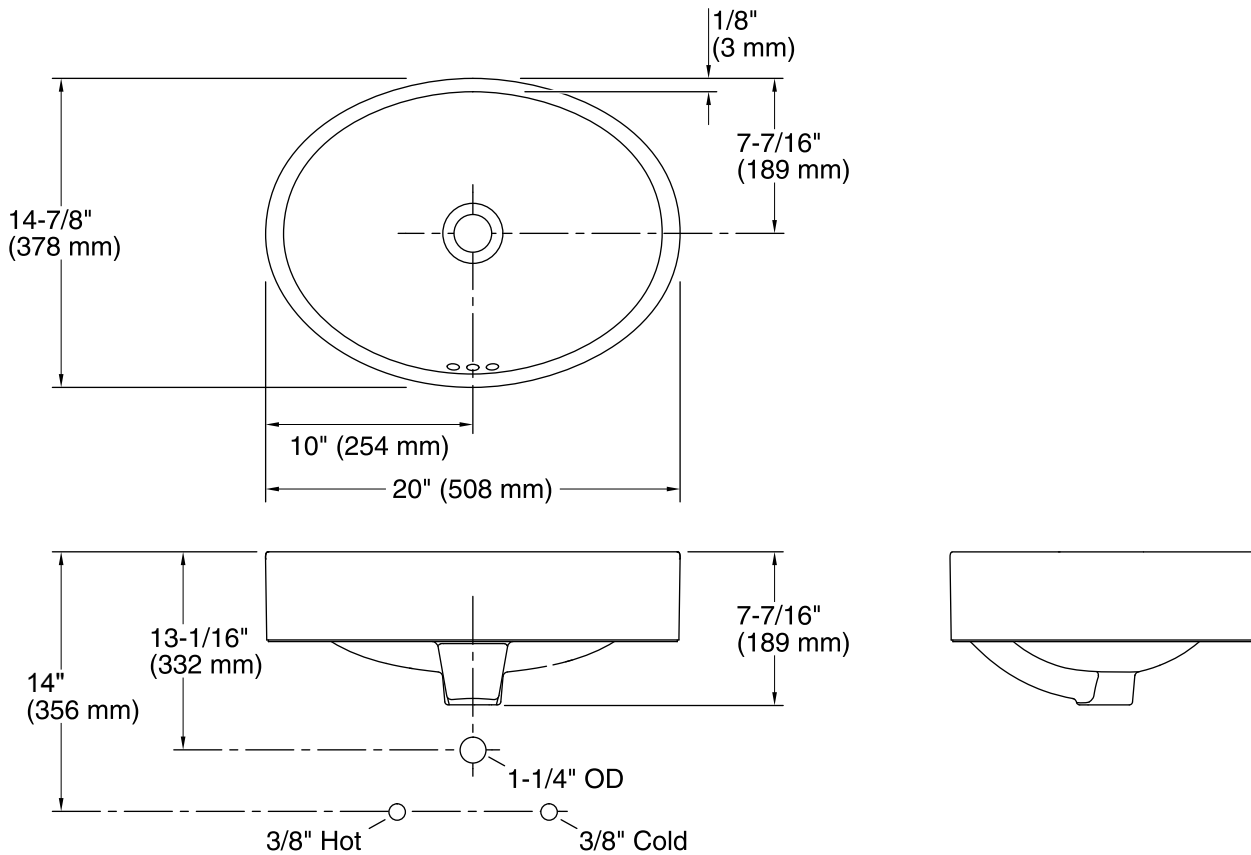

Features

- No faucet holes; requires wall- or counter-mount faucet.
- Overflow drain.

Material

- Vitreous china.

Installation

- Above-counter or countertop.

Codes/Standards

ASME A112.19.2/CSA B45.1

Technical Information

All product dimensions are nominal.

Bowl configuration:	Single
Installation:	Above-counter
Bowl area (Only)	Bowl depth: 5-1/2" (140 mm)
Template:	Above-counter, 1245921-7, required, included