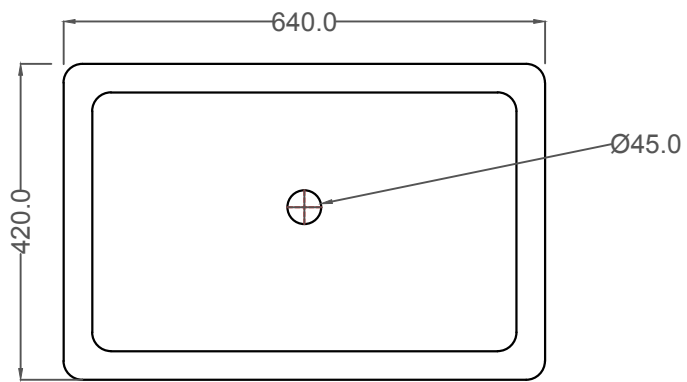

ALL DIMENSIONS ARE IN MM.

TOP VIEW

SIDE VIEW

BOTTOM VIEW

ARS-WHT-39601