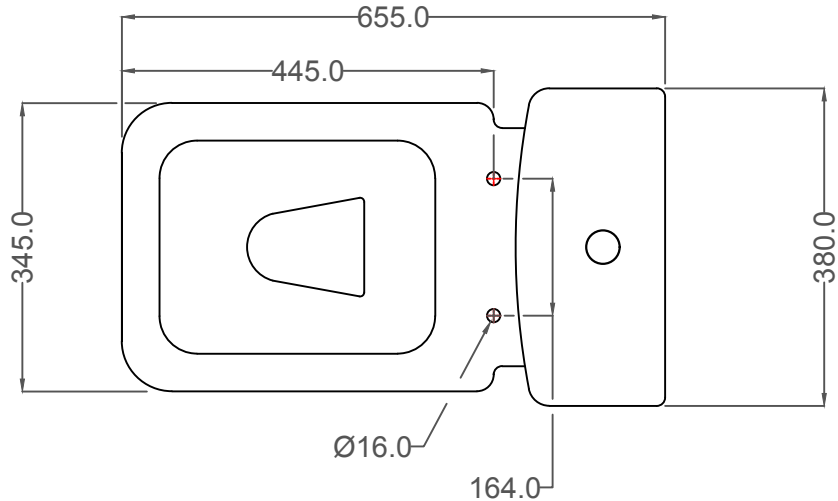

ALL DIMENSIONS ARE IN MM.

TOP VIEW

SIDE VIEW

ARS-WHT-39751P + ARS-WHT-39201