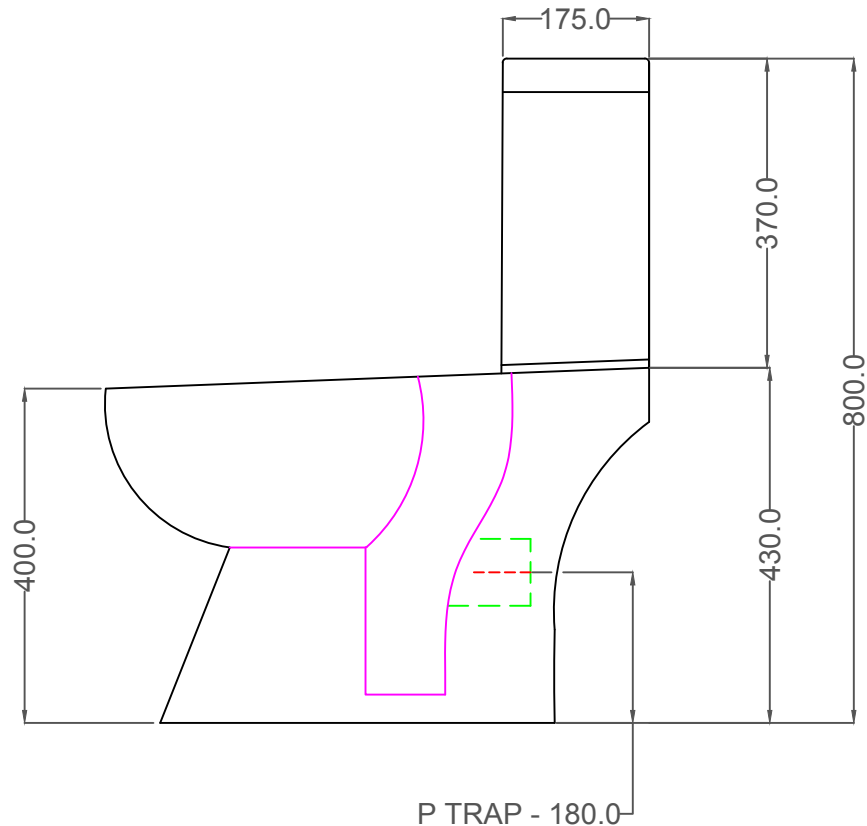

ALL DIMENSIONS ARE IN MM.

TOP VIEW

SIDE VIEW

ARS-WHT-39751P + ARS-WHT-39201